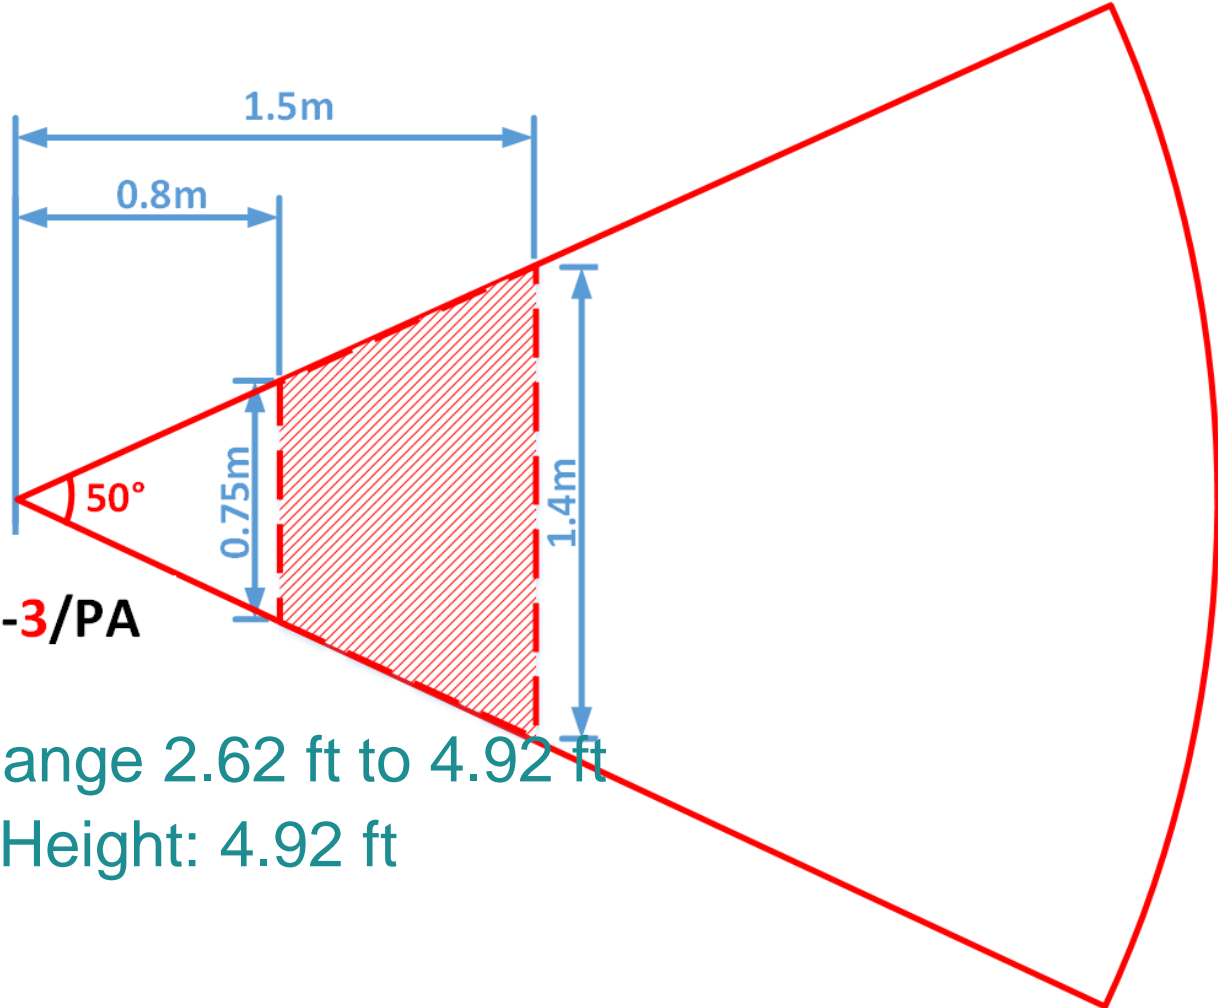

Short-Range Solution - DS-2TD1217B-3/PA

— 3mm

DS-2TD1217B-3/PA

Detection Range 2.62 ft to 4.92 ft
Installation Height: 4.92 ft

Thermal Resolution	Thermal Focal Length	Recommended Distance (between human and camera)	Installation Height
160 * 120	3 mm	0.8 m-1.5 m	1.5 m
	6 mm	1.5 m-3 m	

Mid-Range Solution - DS-2TD2617B-6/PA

Thermal Resolution	Thermal Focal Length	Recommended Distance (between human and camera)	Installation Height
160 * 120	3 mm	0.8 m-1.5 m	1.5 m
	6 mm	1.5 m-3 m	

DS-2TD2617B-6/PA

Detection Range 4.92 ft to 9.84 ft

Installation Height: 4.92 ft

Long-Range Solution - DS-2TD2636B-13/P

Thermal Resolution	Thermal Focal Length	Recommended Distance (between human and camera)	Installation Height
160 * 120	3 mm	0.8 m–1.5 m	1.5 m
	6 mm	1.5 m–3 m	
384 * 288	13 mm	2.5 m–7 m	1.7 m–2.5 m

DS-2TD2636B-13P

Detection Range 8.2 feet to 22.0 feet
 Installation Height: between 5.6 to 8.2 ft

Handheld Solution DS-2TP21B-6AVF/W