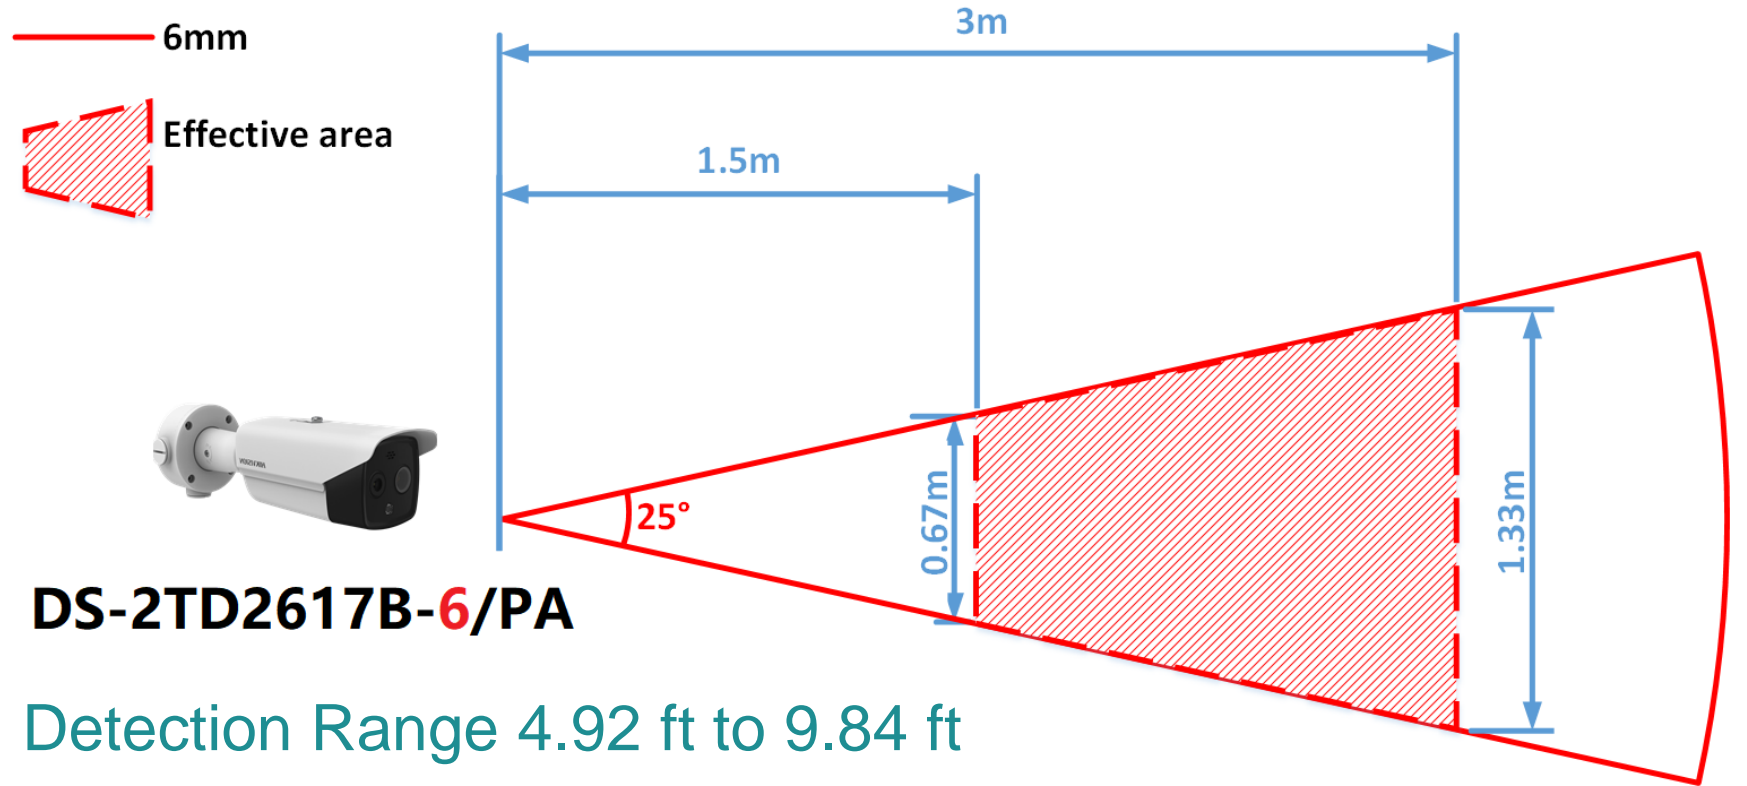

Short-Range Solution - DS-2TD1217B-3/PA

— 3mm

DS-2TD1217B-3/PA

Detection Range 2.62 ft to 4.92 ft
Installation Height: 4.92 ft

Thermal Resolution	Thermal Focal Length	Recommended Distance (between human and camera)	Installation Height
160 * 120	3 mm	0.8 m-1.5 m	1.5 m
	6 mm	1.5 m-3 m	

Mid-Range Solution - DS-2TD2617B-6/PA

Thermal Resolution	Thermal Focal Length	Recommended Distance (between human and camera)	Installation Height
160 * 120	3 mm	0.8 m-1.5 m	1.5 m
	6 mm	1.5 m-3 m	

DS-2TD2617B-6/PA

Detection Range 4.92 ft to 9.84 ft

Installation Height: 4.92 ft

Long-Range Solution - DS-2TD2636B-13/P

Thermal Resolution	Thermal Focal Length	Recommended Distance (between human and camera)	Installation Height
160 * 120	3 mm	0.8 m–1.5 m	1.5 m
	6 mm	1.5 m–3 m	
384 * 288	13 mm	2.5 m–7 m	1.7 m–2.5 m

DS-2TD2636B-13P

Detection Range 8.2 feet to 22.0 feet
 Installation Height: between 5.6 to 8.2 ft

Handheld Solution DS-2TP21B-6AVF/W