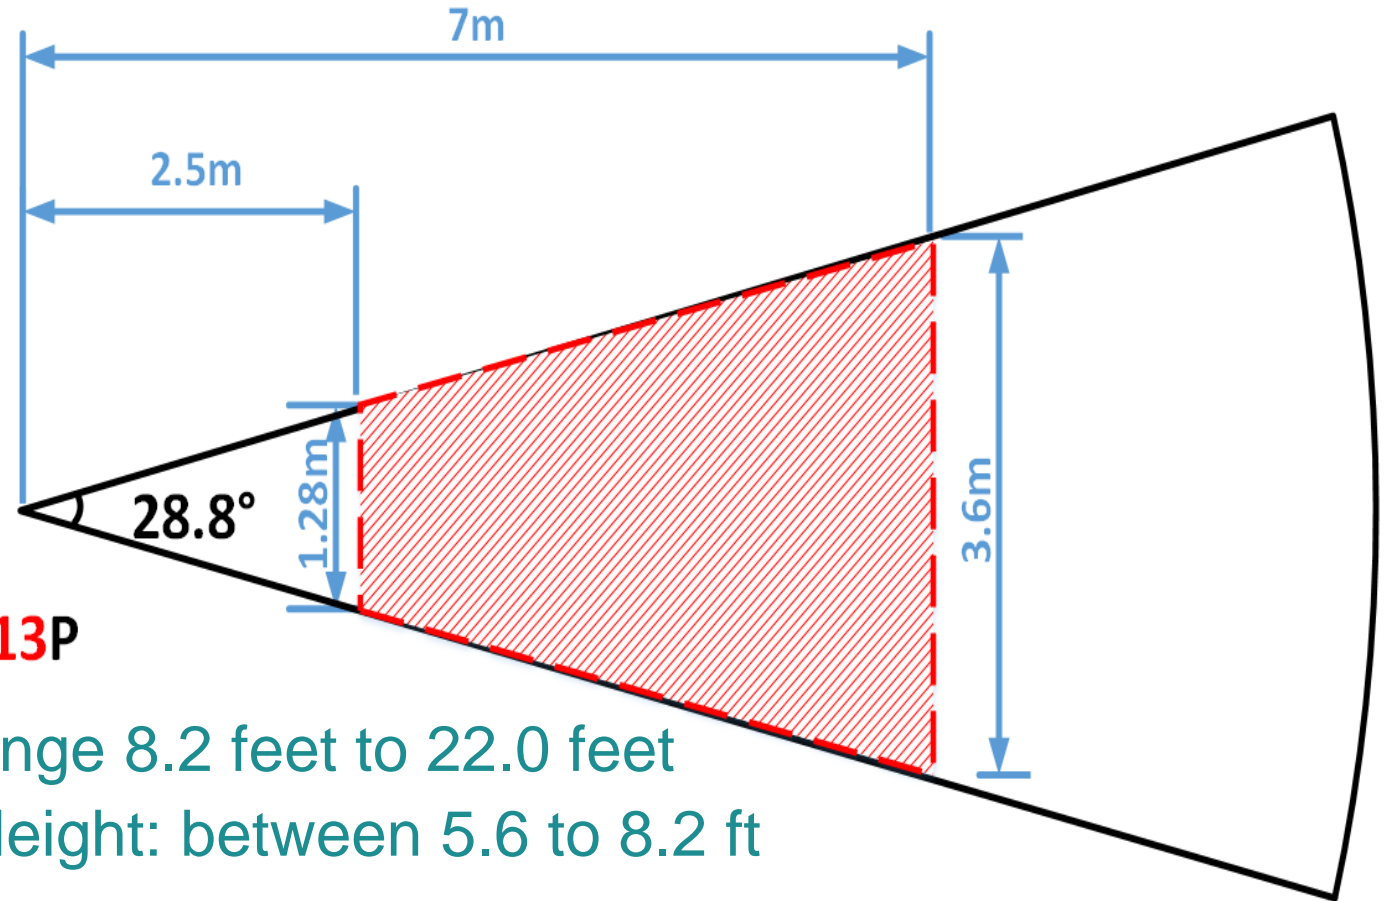

Mid-Range Solution - DS-2TD2617B-6/PA

Thermal Resolution	Thermal Focal Length	Recommended Distance (between human and camera)	Installation Height
160 * 120	3 mm	0.8 m-1.5 m	1.5 m
	6 mm	1.5 m-3 m	

DS-2TD2617B-6/PA

Detection Range 4.92 ft to 9.84 ft

Installation Height: 4.92 ft

Long-Range Solution - DS-2TD2636B-13/P

Thermal Resolution	Thermal Focal Length	Recommended Distance (between human and camera)	Installation Height
160 * 120	3 mm	0.8 m–1.5 m	1.5 m
	6 mm	1.5 m–3 m	
384 * 288	13 mm	2.5 m–7 m	1.7 m–2.5 m

DS-2TD2636B-13P

Detection Range 8.2 feet to 22.0 feet
 Installation Height: between 5.6 to 8.2 ft

Handheld Solution DS-2TP21B-6AVF/W