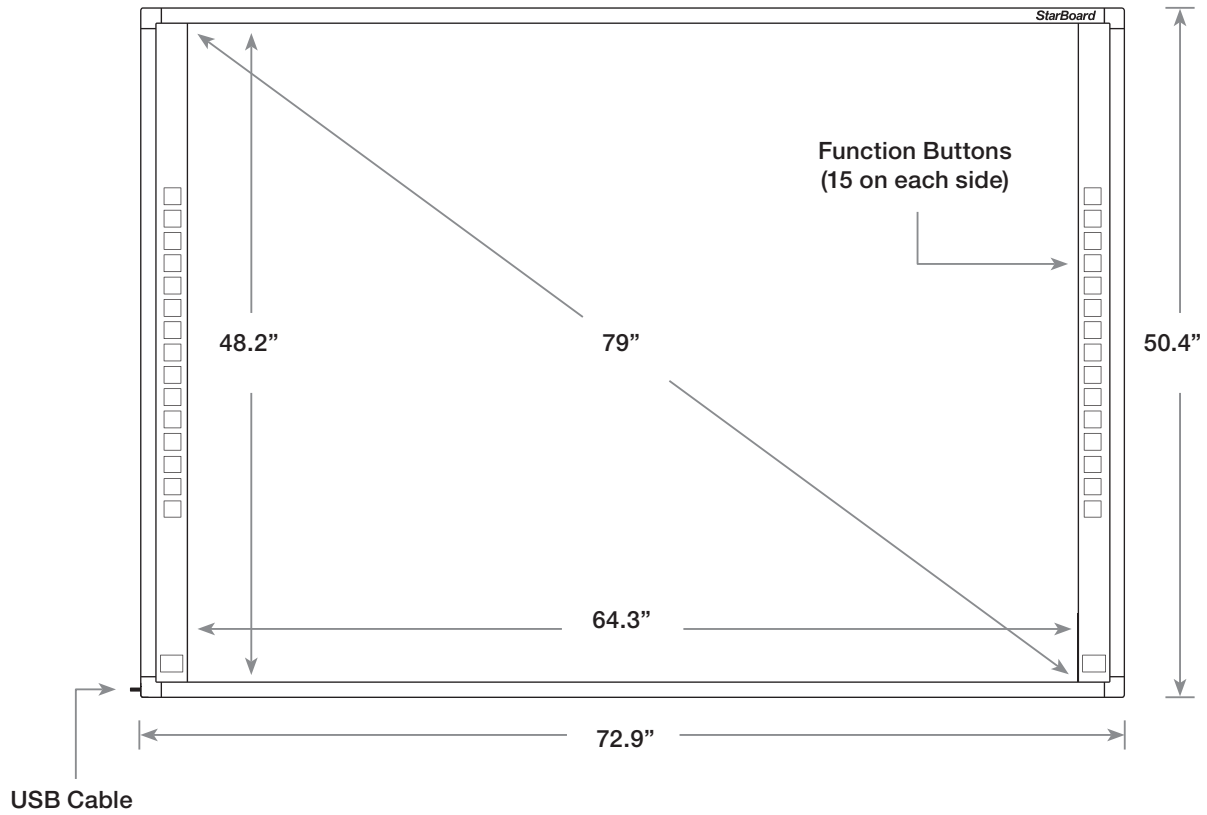

Dimensions

Front View

1 Retractable Stylus
(not to scale)

Touchboards

205 Westwood Ave, Long Branch, NJ 07740
Phone: 866-94 BOARDS (26273) / (732)-222-1511
Fax: (732)-222-7088 | E-mail: sales@touchboards.com