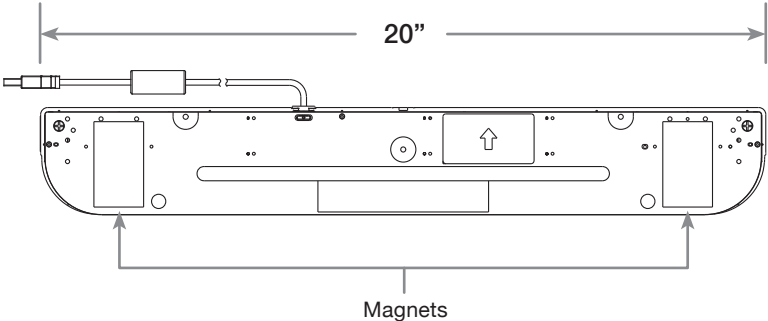

*\*Product specifications and system requirements updated as of April 2012 and are subject to change at any time.*

Dimensions

Front View (complete unit)

Back View (digitizer)

Side View (digitizer)

205 Westwood Ave, Long Branch, NJ 07740  
 Phone: 866-94 BOARDS (26273) / (732)-222-1511  
 Fax: (732)-222-7088 | E-mail: sales@touchboards.com