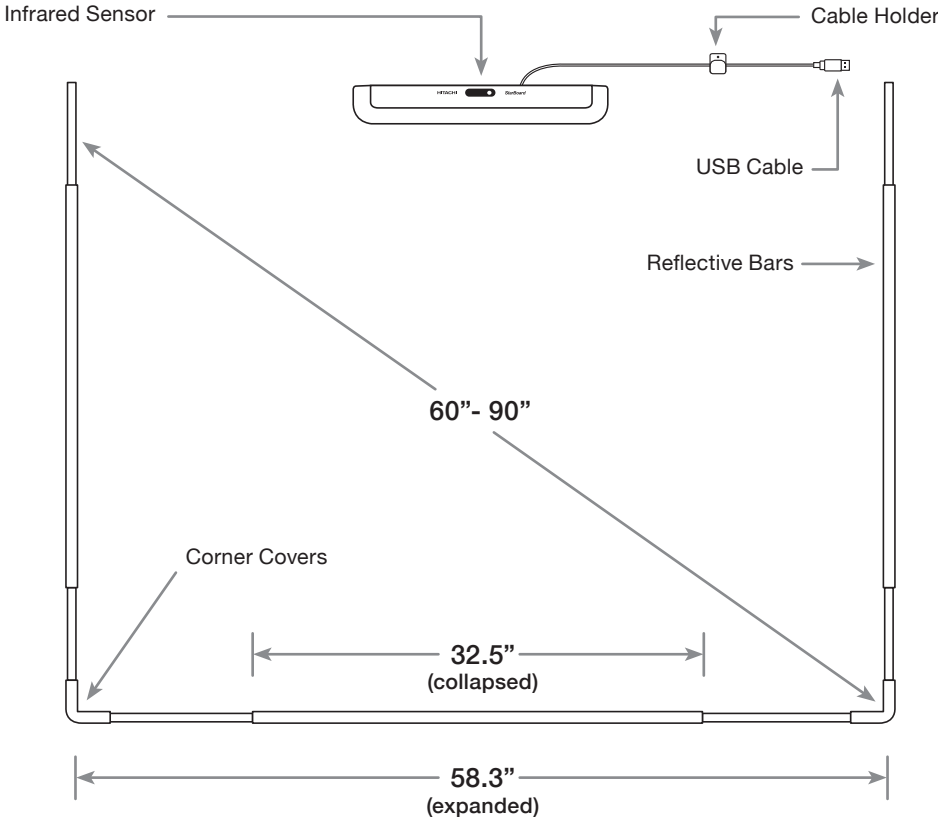

Side View (digitizer)

Dimensions

Front View (complete unit)

Back View (digitizer)