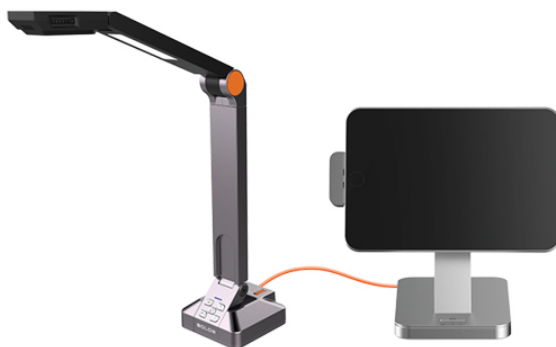

HARDWARE SPECIFICATIONS

Sensor • 13.0 MegaPixel BSI CMOS
Frame Rate • 4K Resolution @30FPS, 1080P@60FPS, 720P@120FPS (WarpSpeed Video)
Image Resolution • 4224x3156 (13 MP)
Scan Size • A3,A4, 11x17", US Letter and Legal

Zoom • Total 480x Zoom (6x ASR Zoom, 8x Interpolated Digital, 10x Mechanical)
Optics • 1/3.2" Sensor
Lens • 5 Element f 2.0 High Precision Lens Assembly
Focus • Auto-Focus, Auto-Focus Lock, Select Region Focus, minimum 1.96" focal distance

---

Video Compression • YUV (USB 3.0) or MJPEG (USB 2.0)
Microphone • Built-in with noise reduction
Advanced Video Features • Time Lapse Video and Slow Motion Video
Weight • 1.0kg (2.2 lbs.)
Dimensions Folded • 1.5" x 3.5" x 11.4" (26 cm x 7.5 cm x 12.0 cm)
Maximum Length • 19.56"/49.75 cm

Lighting • 4 built-in ultra-bright LED's
Power Requirements • USB power to computer, no external power needed
Communication Interface • UVC over SuperSpeed USB 3.0 / USB 2.0, no driver required
System Requirements • CPU 1.6 GHz minimum, 2.0 GHz recommended, RAM 512 MB minimum, 1GB recommended

---

iOS Compatibility •
Warranty • 2 years Standard, Register online for a 3rd year
Certifications • FCC, CE, RoHS

Solo 8Plus & Clipper

10211 Pacific Mesa Blvd, Ste 412, San Diego, CA 92121 | 858.750.3499 | www.thehovercam.com

Touchboards

205 Westwood Ave, Long Branch, NJ 07740
Phone: 866-94 BOARDS (26273) / (732)-222-1511
Fax: (732)-222-7088 | E-mail: sales@touchboards.com