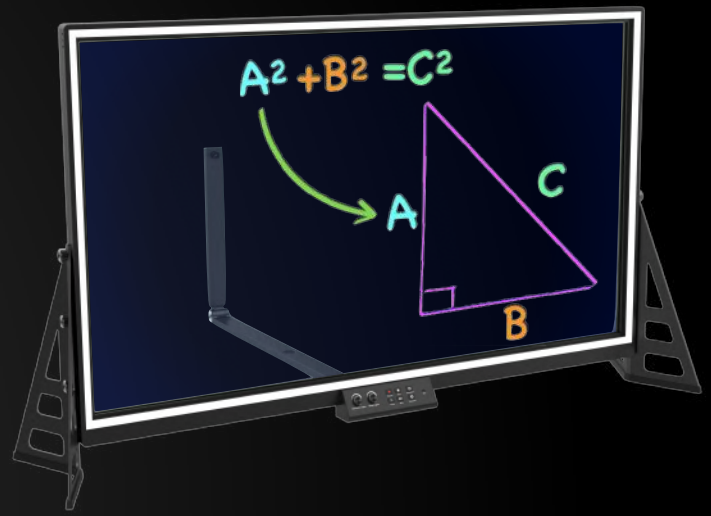

HoverCam Learning Glass

eGlass

Transparent Writing Glass
with a Built-In Camera

For Distance, Hybrid, or In-Classroom Learning

Little has changed in classroom instructional methodology since the advent of chalkboards over 200 years ago. Even with today's whiteboards, projectors, and touchscreen displays, there still exists a fundamental flaw when writing on the board: the instructor must turn their back to their students to write. This leads to a decline in student engagement, and the problem has only become worse in today's world of distance learning. eGlass is our solution to this problem.

eGlass is an illuminated glass writing surface with a built-in camera, which allows educators to “write on the board” while facing their students.

Research shows us that when students see their teacher's facial expressions and gestures while teaching, students' ability to acquire and retain knowledge significantly increases. And eGlass does just that: its built-in camera captures the teacher's glowing neon writing and the their face in the same frame, and flips the image so the students see the writing correctly. eGlass is easy to use, has little to no learning curve, and simply requires a computer to operate. Its adjustable lighting controls allows it be used in any environment: from bright classrooms to dark living-rooms. It's not only a unique tool to engage students in the classroom and online, but is the new medium for digital learning that will fundamentally transform education for the better.

Teach from home with

zoom
built-in

schedule, launch, and conduct Zoom meetings right from our included software

www.hovercam.com/eglass

Use eGlass for **in-class** and **hybrid teaching** by plugging it into your interactive flat panel, projector, or other classroom display. Works with standard and neon dry erase markers, against light or dark backgrounds.