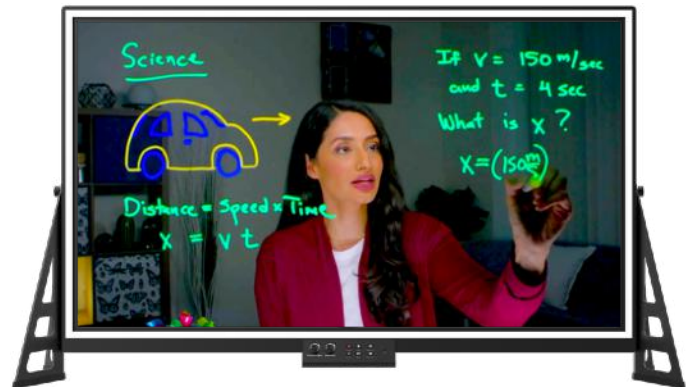

Optional Adjustable Stand

www.hovercam.com/eglass