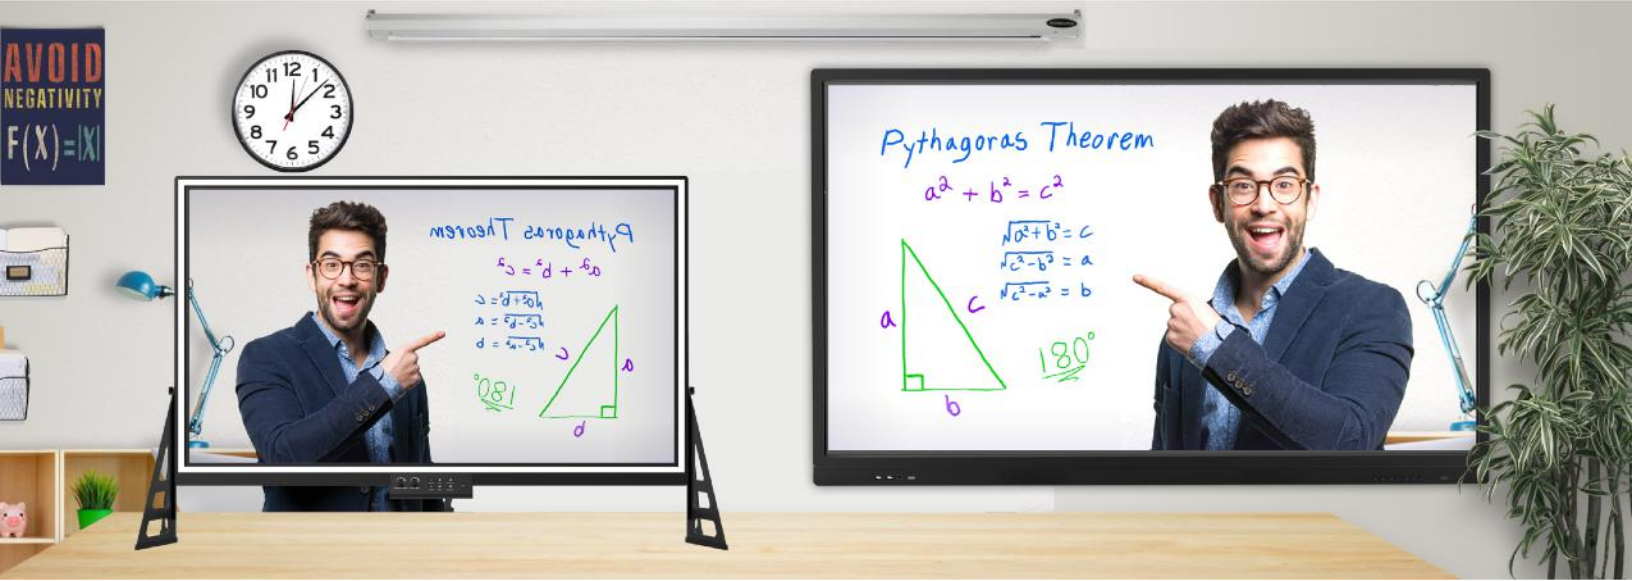

HoverCam Learning Glass

eGlass

Transparent Writing Glass
with a Built-In Camera

For Distance, Hybrid, or In-Classroom Learning

Little has changed in classroom instructional methodology since the advent of chalkboards over 200 years ago. Even with today's whiteboards, projectors, and touchscreen displays, there still exists a fundamental flaw when writing on the board: the instructor must turn their back to their students to write. This leads to a decline in student engagement, and the problem has only become worse in today's world of distance learning. eGlass is our solution to this problem.

eGlass is an illuminated glass writing surface with a built-in camera, which allows educators to “write on the board” while facing their students.

Research shows us that when students see their teacher's facial expressions and gestures while teaching, students' ability to acquire and retain knowledge significantly increases. And eGlass does just that: its built-in camera captures the teacher's glowing neon writing and the their face in the same frame, and flips the image so the students see the writing correctly. eGlass is easy to use, has little to no learning curve, and simply requires a computer to operate. Its adjustable lighting controls allows it be used in any environment: from bright classrooms to dark living-rooms. It's not only a unique tool to engage students in the classroom and online, but is the new medium for digital learning that will fundamentally transform education for the better.

Teach from home with

zoom
built-in

schedule, launch, and conduct Zoom meetings right from our included software

www.hovercam.com/eglass

Use eGlass for **in-class** and **hybrid teaching** by plugging it into your interactive flat panel, projector, or other classroom display. Works with standard and neon dry erase markers, against light or dark backgrounds.