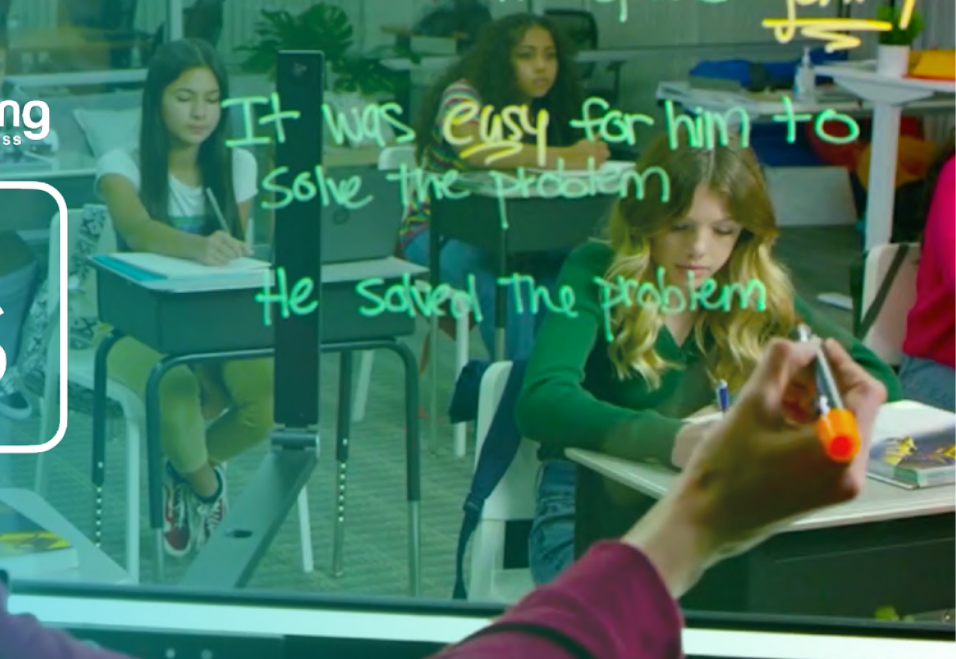

HoverCam Learning Glass

eGlass

Transparent Writing Glass
with a Built-In Camera

For Distance, Hybrid, or In-Classroom Learning

Little has changed in classroom instructional methodology since the advent of chalkboards over 200 years ago. Even with today's whiteboards, projectors, and touchscreen displays, there still exists a fundamental flaw when writing on the board: the instructor must turn their back to their students to write. This leads to a decline in student engagement, and the problem has only become worse in today's world of distance learning. eGlass is our solution to this problem.

eGlass is an illuminated glass writing surface with a built-in camera, which allows educators to “write on the board” while facing their students.

Research shows us that when students see their teacher's facial expressions and gestures while teaching, students' ability to acquire and retain knowledge significantly increases. And eGlass does just that: its built-in camera captures the teacher's glowing neon writing and the their face in the same frame, and flips the image so the students see the writing correctly. eGlass is easy to use, has little to no learning curve, and simply requires a computer to operate. Its adjustable lighting controls allows it be used in any environment: from bright classrooms to dark living-rooms. It's not only a unique tool to engage students in the classroom and online, but is the new medium for digital learning that will fundamentally transform education for the better.

Control Panel

for on-the-fly lighting and camera adjustments, one touch lesson recording, and houses the built-in microphone.

Adjustable Instructor Lighting

brightens-up the instructor's face

Fold-Out Camera

captures instructor's face and writing, then flips the image so writing isn't backwards

Sturdy Support Legs

are fully adjustable for the perfect height

HoverCam Learning Glass

eGlass

Transparent Writing Glass
with a Built-In Camera