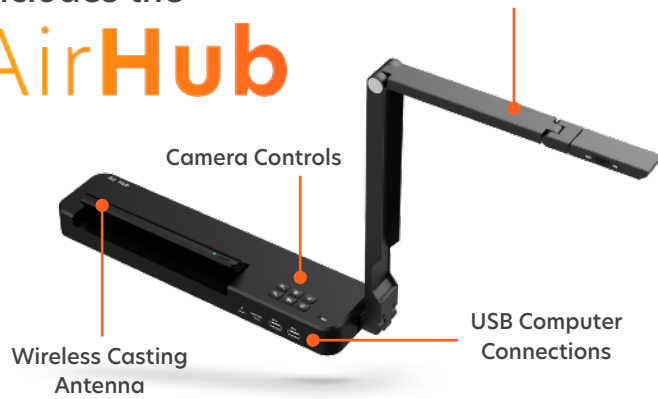

hovercam®

Pilot Air

Gigabit Wireless Teaching Hub

Eliminate Cables ◀
Increase Mobility ◀
Enable Interaction ◀

Inspire Engagement ▶

Pilot Air is a wireless classroom control center that bridges the gap between your computer and classroom display. Connect your laptop to the included **AirHub** device and you'll gain access to a 4K wireless casting system, document camera, A/V console, charging station and more...right at your fingertips.

Dock Your Pc, Mac, or Chromebook

Plug your device into the AirHub to wirelessly cast, access the powerful document camera, and act as the brain of the station.

USB Hub

The AirHub acts as a USB hub between any peripheral devices, like your mouse, keyboard, SSD, webcam, etc.

Ergonomic Mobile Station

Height adjustable with large wheels, so you can sit, stand, walk and teach anywhere.

Mouse and Keyboard Tray

Conveniently slides out from underneath the podium surface. Keyboard and mouse not included.

Includes the AirHub

AirHub acts as Pilot Air's brain, and includes the fold-out document camera, wireless casting antenna, and USB hub. Plug your laptop into AirHub with a single USB cable, and you're ready to teach.