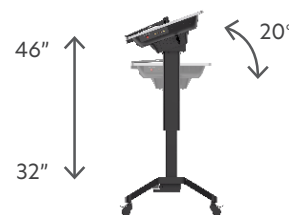

4K* Interactive Casting

with two-way bi-directional multi-touch for collaborative annotation - **no wifi necessary**

**4K casting only with Intel® Core™ i5 and i7 models - 1080p casting with Intel® Core™ M3 model*

Powerful Intel Tablet*

with a 13.3" multi-touch display - includes ClassFusion software for lesson delivery, classroom management, and so much more!

**Intel® on Pilot X models only*

Ergonomic Mobile Podium