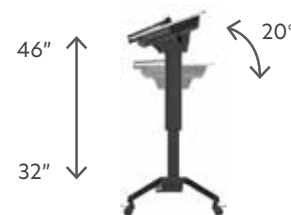

Ergonomic Mobile Podium

easy to adjust height and tilt - wheel it around the room and make anywhere the front of the classroom