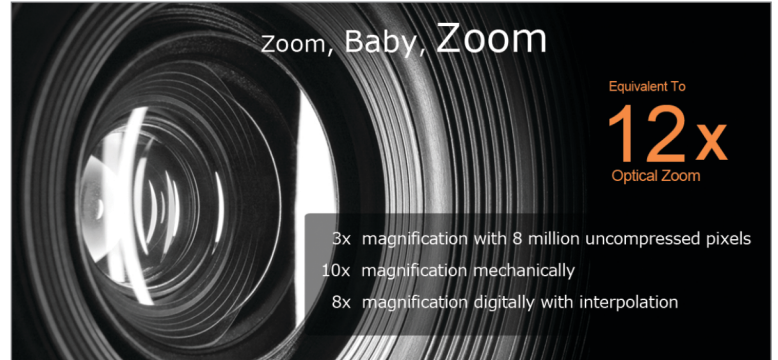

Zoom, Baby, Zoom

Equivalent To **12x** Optical Zoom

- 3x magnification with 8 million uncompressed pixels
- 10x magnification mechanically
- 8x magnification digitally with interpolation