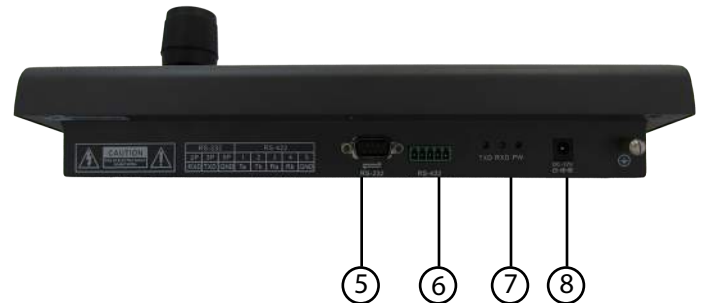

Compatibility

- VISCA Protocol
- PELCO-D Protocol
- PELCO-P Protocol

What's in the Box?

- Three-axis control keyboard
- RS232 cable
- DC12V Power Supply
- Manual

Features

- Durable Metal Housing
- VISCA, PELCO- P & D
- RS232, RS422, RS485
- On Screen Display
- Variable Speed Pan, Tilt & Zoom Control
- Iris, Focus, Home, Backlight & Preset controls
- 4 Camera Quick Select keys

HuddleCamHD

Model No: HC-JOY-G2

Easy pan, tilt & zoom controls for any RS-232, RS-422, RS-485 VISCA or Pelco protocol camera!
Controls pan & tilt with variable speed.
Use 3 dimensional joystick with "twist" for variable control of zoom.

- LCD Display**
Menu options displayed here
- Camera Control keys**
Quick camera select, camera select, Focus, Iris, BLC, Home, Preset set, call & clear
- Numeric Keys**
Setting, Gamma and calling and clearing presets and changing parameters

Operational Specifications

Power:	6W (12VDC)
Working Temp:	14°F to 122°F (-10° to +50° C).
Working Humidity:	10 ~ 90% (non-condensation)
Weight:	3.4 lbs 1.6 kg
Dimensions:	12.6"(W) x 7.1"(D) x 4.3(H) 320mm(W) x 181mm(D) x 110mm(H)