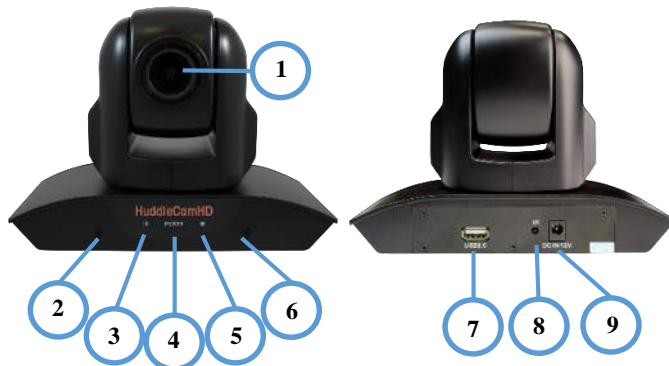

HuddleCamHD 3XA

Conferencing Camera with Built-in Microphone Array

The HuddleCamHD 3X is ideal for small to medium sized meeting rooms. This camera is compatible with every system that accepts USB cameras.

Model Number:
HC3XA-BK (Black)
HC3XA-WH (White)
<http://huddlecamhd.com/3xa/>

KEY FEATURES

- 3X Optical Zoom
- Dual Mic Array
- USB 2.0
- RS232 via USB
- 1920 x 1080
- 74° Field of View
- Up to 30fps
- 64 Presets
- IR Remote

WHAT'S IN THE BOX

- 3X Zoom USB 2.0 Camera with built-in mic array
- 12V/2.0A DC Power Adapter
- Mounts: Tripod Mount
- USB 2.0 Data Cable (3m)
- IR Remote Control
- User Manual

1. Lens
3x Optical Zoom

2. Microphone
Left Microphone

Microphone Array	Dual Mics on front of camera base
Pickup Range	360° up to 16.5 ft (5m)
Processing	Advanced Auto Gain and Noise Control

Physical

Material	Aluminum, Plastic
Dimensions (in.)	7.1 W x 5.2 H x 3.1 D (5.5 H max w/ tilt)
Dimensions (mm)	180 x 132 x 78 (140 H max w/ tilt)
Weight	1.41 lbs (0.64 kg)
Operating Temperature	32°F to 113°F (0°C to 45°C)
Color	Black, White, *Silver; * = Special Order
Working Environment	Indoor