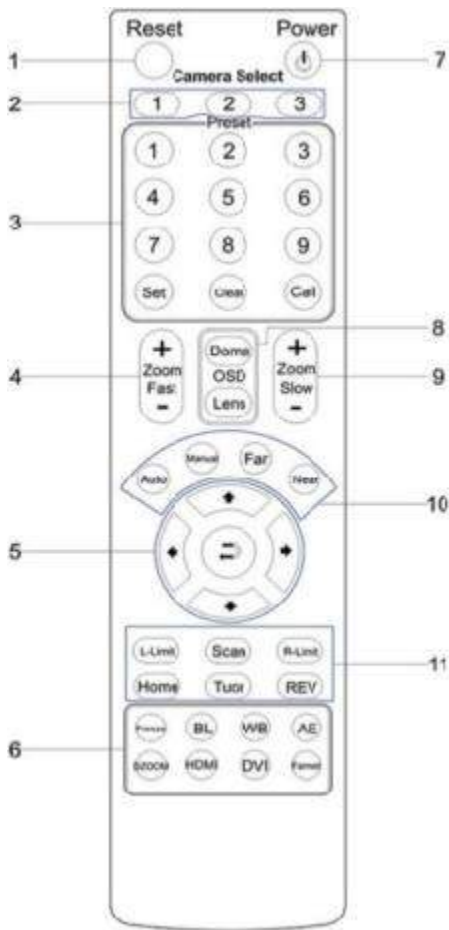

Microphone Array	Dual Mics on front of camera base
Pickup Range	360° up to 16.5 ft (5m)
Processing	Advanced Auto Gain and Noise Control

Physical

Material	Aluminum, Plastic
Dimensions (in.)	7.1 W x 5.2 H x 3.1 D (5.5 H max w/ tilt)
Dimensions (mm)	180 x 132 x 78 (140 H max w/ tilt)
Weight	1.41 lbs (0.64 kg)
Operating Temperature	32°F to 113°F (0°C to 45°C)
Color	Black, White, *Silver; * = Special Order
Working Environment	Indoor

IR Remote Control Functionality

1. **Reset**
Restarts the camera and restores it to Factory Default settings. (Note: Will delete all saved settings and presets.)
2. **Camera Selection**
Select which Camera to control via IR: 1, 2 or 3
3. **Preset Positions**
1-9: Preset Positions
Set: Set a Preset Position
Clear: Clear a Preset Position
Call: Call a Preset Position
Note: If you want to set (or call) the first preset position to 1, you simply press number key "1", then press "Set" or "Call" to set (call) the position.
4. **Fast Zoom In/Out Control Zone**
+: Zoom In quickly
-: Zoom Out quickly
5. **Pan/Tilt Controller**
↑ Tilt Up
↓ Tilt Down
← Pan Left
→ Pan Right
↻ Auto Pan (through Full pan range)
6. **Additional Function Zone**
Model Dependent Functions
Not applicable to this model
7. **Power Supply Switch**
Switch for turning camera on/off (i.e. Working mode vs. Stand-By mode)
8. **OSD Menu Zone**
Model Dependent Functions
Not applicable to this model
9. **Slow Zoom In/Out Control Zone**
+: Zoom In slowly
-: Zoom Out slowly
10. **Focus Control Zone**
Auto: Turn on Auto Focus
Manual: Turn on Manual Focus (requires Manual Focus)
Far: Set focus at a farther distance (requires Manual Focus)
Near: Set focus at a nearer distance (requires Manual Focus)
11. **Pan/Tilt Function Zone**
Home: Go to camera's Home position
Rev: Enable image flip for ceiling mounting
L-Limit: Sets left limit for Scan feature
R-Limit: Sets right limit for Scan feature
Scan: Auto pan to L&R limits
Tour: Auto tour of all saved presets