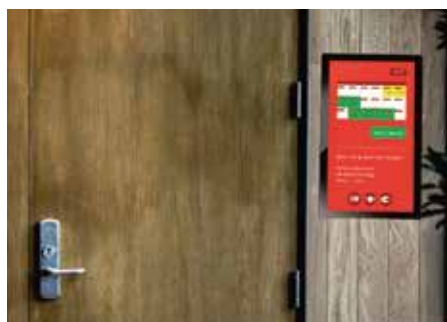

- 
 Touch
- 
 Instant On-site
Booking
- 
 Tempered
Glass
- 
 Elegant Product
Design
- 
 Responsive
Design

XDS-2288

Smart Workplace series: 22" touch-enabled all-in-one digital meeting room door sign

The IAdea XDS-2288 is a 22" touch (21.5" viewable) smart signboard as part of IAdea Smart Workplace series which incorporates a robust design and commercial functionality into a value-pack interactive digital signage solution.