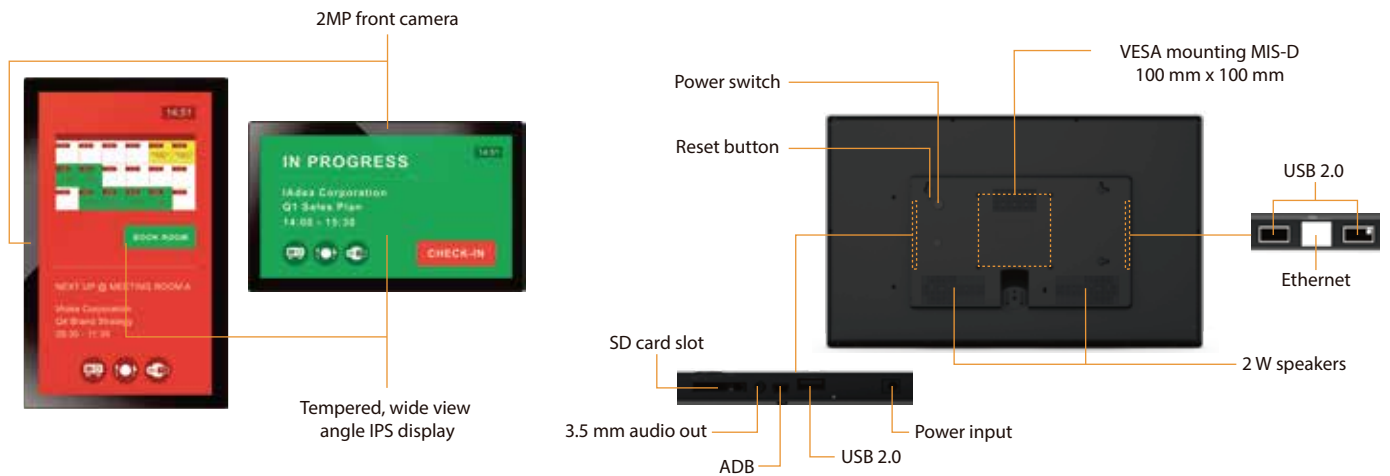

Product Photos

Technical Specification

Display

- 21.5" IPS LCD panel
- 10 points capacitive multi-touch
- 250 nits maximum brightness
- 1920 x 1080 (Full HD) panel resolution
- Viewing angle (H/V): 178/178

Internal Player

- Processor: Cortex-A17 1.8 GHz Quad-Core
- System memory: 2.0 GB
- Flash memory: 8 GB eMMC built-in

Video Format Supported

- H.264/AVC up to 1080p (1920 x 1080)
- H.265/AVC up to 1080p (1920 x 1080)
- MPEG-4 up to 1080p (1920 x 1080)
- MPEG-2 up to 1080p (1920 x 1080)
- MPEG-1 up to 1080p (1920 x 1080)
- VC-1 up to 1080p (1920 x 1080)

Image Format Supported

- JPEG up to 1920 x 1080
- PNG up to 1920 x 1080

Audio Format Supported

- MP3 up to 320 Kbps

Content Management

- SignApps Express utility
- 3rd party solution (optional license)

Open Standards Supported

- HTML5, JavaScript, and CSS
- W3C SMIL for cross-platform management
- W3C widgets for HTML delivery
- Android 4.4 API

HTML5 Support

- Widgets for calendar, clock, news, and web page integration
- HTML5 technologies including CSS and Javascript
- WebKit-based browser engine, same as Google Chrome™ and Apple Safari® browsers

Advanced Signage Features

- Remote commissioning
- AlwaysOn, AppLock to prevent unauthorized access
- StrongCache for continuous playback even when network is not available
- Multi-zone screen layout, transparent PNG overlay, and graphical scrolling ticker
- Auto-play starts playing scheduled contents automatically when power is re-established
- Automatic error recovery with built-in WDT
- Real-time clock with backup clock battery

Connectivity

- Front camera: 2MP
- Wi-Fi: 802.11 b/g/n
- Mini USB for ADB (Android Debug Bridge)
- Ethernet RJ45
- USB 2.0 x 3
- Built-in stereo speakers 2 W x 2
- 3.5 mm analog stereo audio out
- SD card slot, memory expendable to 16 GB / 32 GB / 64 GB (card replaces internal storage)

Mounting Options

- Built-in VESA MIS-D 100 mm x 100 mm mounting points

Supplied Accessories

- Power adapter
- Power cord
- I/O bracket
- Quick guide

Optional Accessories

- Adjustable table stand

Power Requirement

- Input: AC 100 - 240 V, 50 - 60 Hz, 1.5 A max
- Output: 12 V / 3 A
- UL/CB certified power supplies

Environmental

- Operating temperature: 0 to 40 °C
- Humidity: 10 to 85 % @ 45 °C, non-condensing

Dimensions for Product & Package

- System dimension: 538 mm x 331 mm x 37 mm (21.18" x 13.03" x 1.46")
- System weight: 3.6 kg (7.93 lbs)
- Package weight: 5.8 kg (12.78 lbs)

Certifications

- CE / FCC / RoHS

Warranty

- 1-year limited parts & labor* (varies based on region, contact sales for more details)