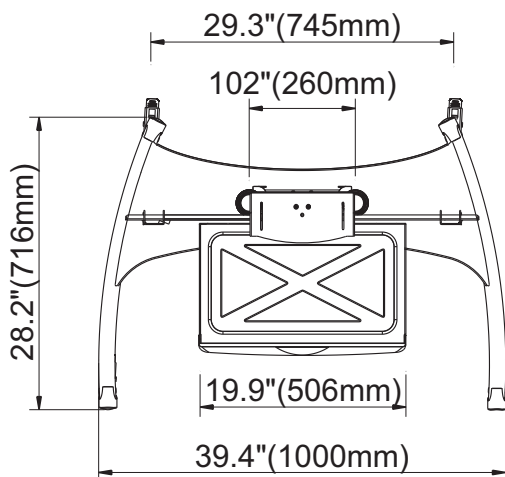

**Unique and innovative design**  
 2" incremental spring plungers. The innovative design allows height adjustment from 53" to 65" (1350mm to 1650mm).

**Height adjustable video tray**  
 Steel video tray holds components up to 10 lbs (4.5 kg), adjust vertically within the slot length for perfect video conferencing position.

**Heavy gauge columns constructed**  
 Built in 2X SPCC seamless heavy gauge columns provides rigid and stable support for your screen.

Screen Size	Max load	VESA pattern	Tilt angles	Swivel angles	Height adjustment	Materials used
43" - 85"	209.43lbs(95kg)	200*200-800*500mm	0°	0°	53"-65"(1350-1650mm)	SPCC seamless

VESA (mm): 200x200, 300x300, 400x200, 400x400, 600x400, 800x400, 800x500 (VESA is measured in mm and left to right, then top to bottom)

Package Dimensions LxWxHmm: 1065x810x200mm. Gross Weight: 37.1kg

INTERACTIVITY . INNOVATION . COLLABORATION

# Landscape Heavy Duty Floor Stand

www.iBoardTouch.com

MSS-4375-01

Supports up to 95kg ●

Suitable for iBT 43", 55, 65, 70" & 75" ●

Universally suitable for 43" to 85" ●

Universally suitable screen stand, please check weight capacity and VESA