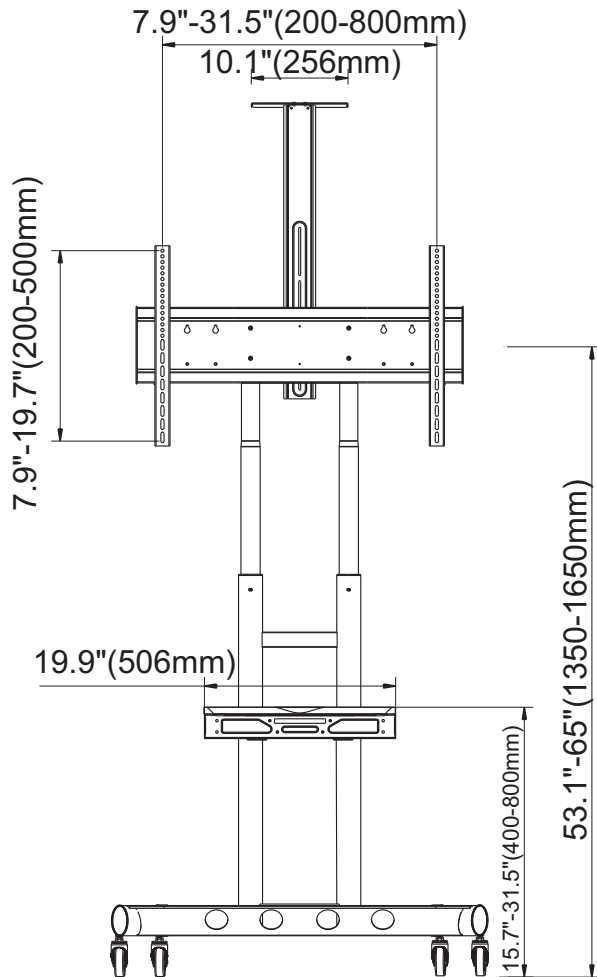

INTERACTIVITY . INNOVATION . COLLABORATION

meeting rooms . video conferencing . real time collaboration . classrooms . lecture theatres . digital signage

E: info@iboardtouch.com www.iboardtouch.com