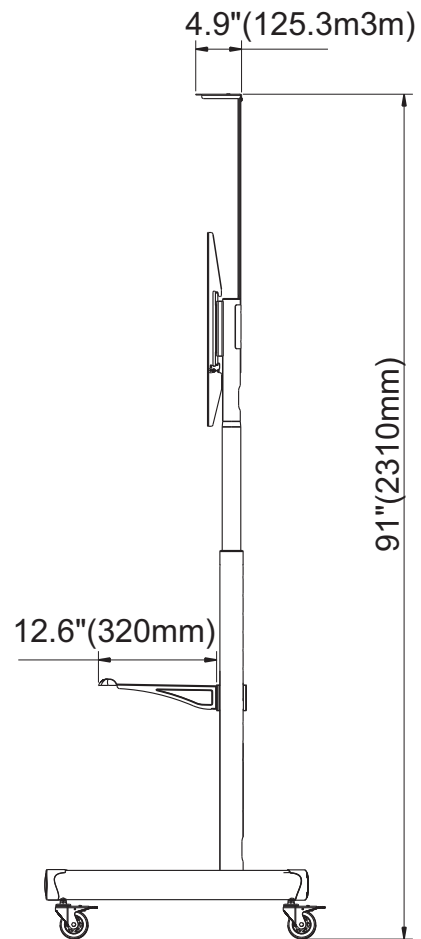

**Unique and innovative design**  
 2" incremental spring plungers. The innovative design allows height adjustment from 53" to 65" (1350mm to 1650mm).

**Height adjustable video tray**  
 Steel video tray holds components up to 10 lbs (4.5 kg), adjust vertically within the slot length for perfect video conferencing position.

**Heavy gauge columns constructed**  
 Built in 2X SPCC seamless heavy gauge columns provides rigid and stable support for your screen.

Screen Size	Max load	VESA pattern	Tilt angles	Swivel angles	Height adjustment	Materials used
43" - 85"	209.43lbs(95kg)	200*200-800*500mm	0°	0°	53"-65"(1350-1650mm)	SPCC seamless

VESA (mm): 200x200, 300x300, 400x200, 400x400, 600x400, 800x400, 800x500 (VESA is measured in mm and left to right, then top to bottom)

Package Dimensions LxWxHmm: 1065x810x200mm. Gross Weight: 37.1kg

INTERACTIVITY . INNOVATION . COLLABORATION

# Landscape Heavy Duty Floor Stand

www.iBoardTouch.com

MSS-4375-01

Supports up to 95kg ●

Suitable for iBT 43", 55, 65, 70" & 75" ●

Universally suitable for 43" to 85" ●

Universally suitable screen stand, please check weight capacity and VESA