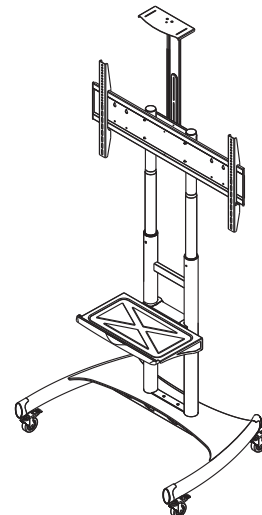

VESA (mm): 200x200, 300x300, 400x200, 400x400, 600x400, 800x400, 800x500 (VESA is measured in mm and left to right, then top to bottom)

Package Dimensions LxWxHmm: 1065x810x200mm. Gross Weight: 37.1kg

INTERACTIVITY . INNOVATION . COLLABORATION

# Landscape Heavy Duty Floor Stand

www.iBoardTouch.com

MSS-4375-01

Supports up to 95kg ●

Suitable for iBT 43", 55, 65, 70" & 75" ●

Universally suitable for 43" to 85" ●

Universally suitable screen stand, please check weight capacity and VESA