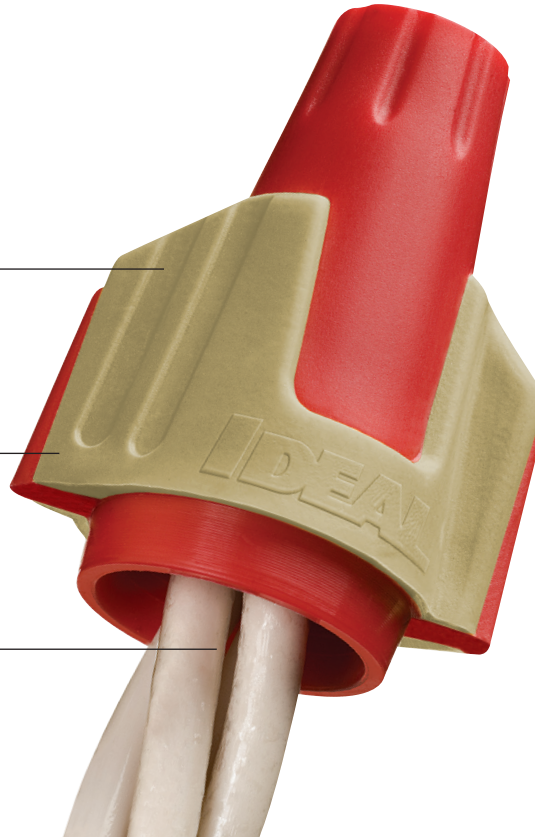

TWISTER[®] PRO

WIRE CONNECTORS

THE ELECTRICIAN'S
CHAMPION

TWISTER® PRO WIRE CONNECTORS

CUSHION-GRIP SWEEP WING

Twister® PRO combines innovative SureGrip™ technology with a unique swept-wing connector design, resulting in the most comfortable wire connector ever. It's the perfect combination of comfort and performance that will make this the connector of choice for professional electricians.

Molded vertical grooves provide maximum grip

Patented swept-wing SureGrip™ design

Exceptional red/tan wire range and capacity

- Min. 2 #18 AWG
- Max. 4 #10 AWG

Ordering Information

Model	Color	Wire Combination Range	Wire Combination Range (mm)	Quantity	Part No.
	 Red/Tan	600V* 22 to 8 AWG Min. 2 #18 - Max. 4 #10 (Widest range in the industry.)	600V* .34mm ² to 10.0mm ² Min. 2 75mm ² Max. 4.0 - 6.0mm ²	Box of 50	30-144
				Jar of 250	30-244J
				Jar of 500	30-644J
				Barrel of 20,000	30-944