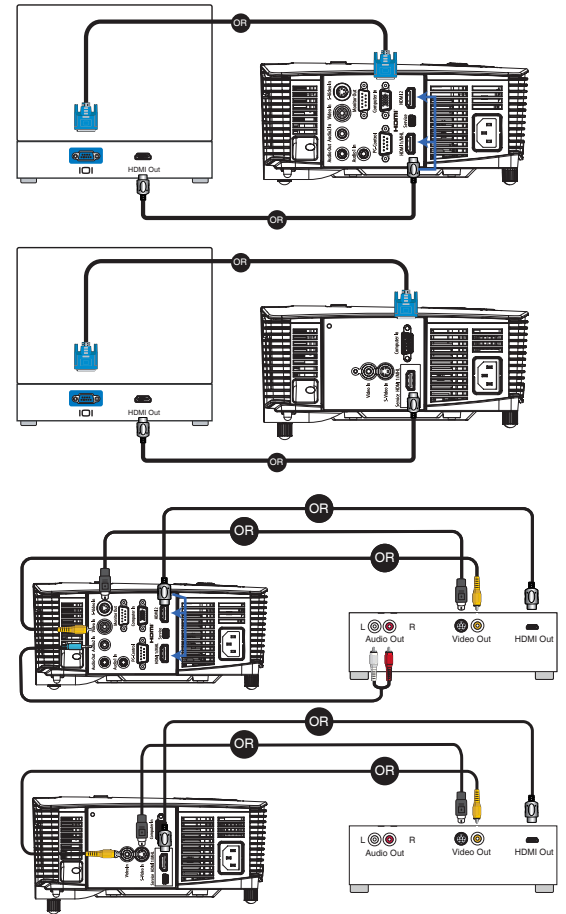

www.infocus.com/support