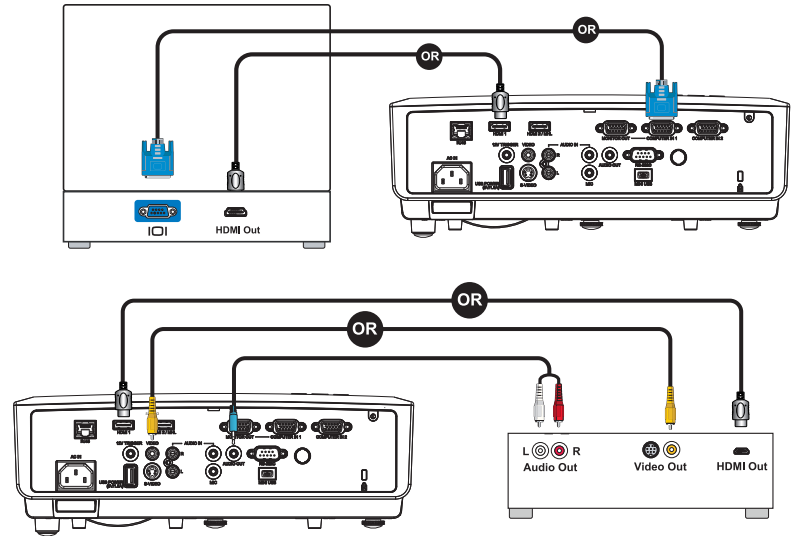

IN3144 / IN3146 / IN3148HD

1

2

?

www.infocus.com/support