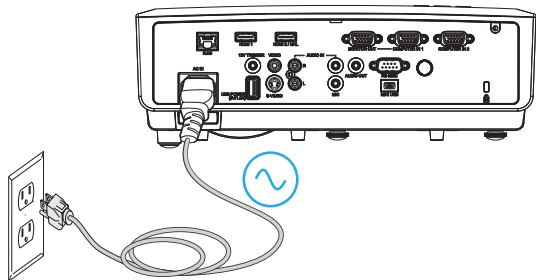

3

5

www.infocus.com/support

4

Regulatory models: P111, IN3144, IN3146, IN3148HD

Part number: 5014082600

DISPERINDAG No. 0287/1.824.51/09.03

InFocus