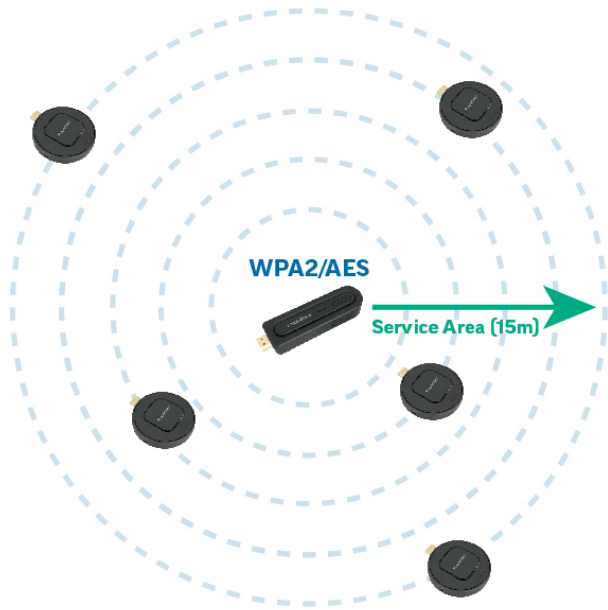

Easy to Implement, Easy to Use

SimpleShare is a point to point wireless presentation solution, which makes it incredibly easy to implement—no software downloads, no network management, and no IT burden. SimpleShare eliminates the hassle of cables and works without any configuration or installation, so that anyone can connect and share content wirelessly to any display with an HDMI input, in a matter of seconds.

Information Security

The SimpleShare platform is designed to service a radius of 15m from the receiver. In order to prevent access from unauthorized users, SimpleShare utilizes WPA2, the most secure encryption method developed by the Wi-Fi alliance. The AES-CCMP algorithm used is a cipher key encryption with variable key size. The cipher is automatically changed at varying intervals, which prevents any possibility of information leakage or hacking.

Details

TRANSMITTER (INA-SIMTM1)

| | |
|-----------------------|--|
| Size | 82 x 72 x 20 mm |
| Transmitting Function | Real-time wireless mirroring Image: 1080p supported - 1920x1080p(60fps) - 1280x1024p(60fps) - 1280x720p(60fps) - 1024x768p(60fps) - 720x480p(60fps) Sound: Mono, Stereo supported |
| Compatible Devices | HDMI supported PC, tablet, camcorder, game console, etc; smart pad such as Galaxy Tab, iPad, and smartphone supported if gender charger is connected |
| Interface | HDMI (HDCP Compatible) |
| Communication | Direct connection of Wi-Fi 802.11n 5GHz with receiver |
| Power Supply | Built-in rechargeable battery with maximum charge of 3 hrs |

CHARGING STATION (INA-SIMCH1)

| | |
|-----------------------|-------------------------------|
| Size | 309 x 120 x 110 mm |
| Weight | 800g |
| Input / Output | DC Socket / micro 5pin USB x3 |
| Power | AC 110-220V, 50/60Hz, 0.4A |
| Input | DC 5V/6A |
| Output | 5V 3.6A |
| Maximum Rated Power | 18W |
| Operating Temperature | 0° - 40° C |
| Charging Time | Approximately 2.5 hours |