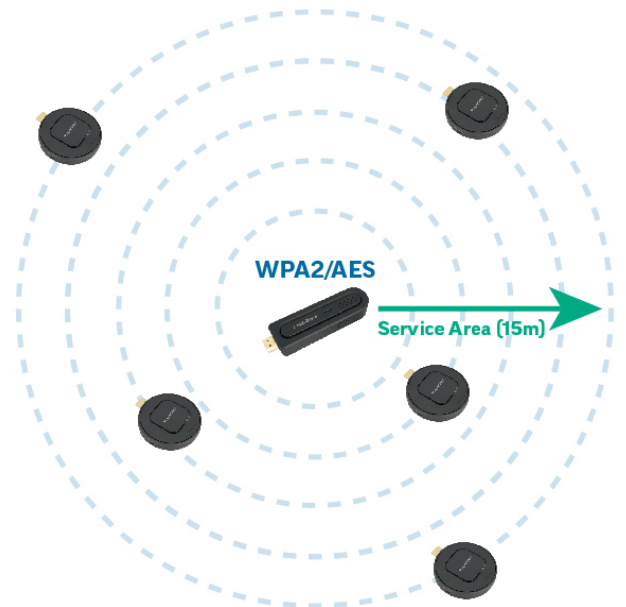

Information Security

The SimpleShare platform is designed to service a radius of 15m from the receiver. In order to prevent access from unauthorized users, SimpleShare utilizes WPA2, the most secure encryption method developed by the Wi-Fi alliance. The

AES-CCMP algorithm used is a cipher key encryption with variable key size. The cipher is automatically changed at varying intervals, which prevents any possibility of information leakage or hacking.