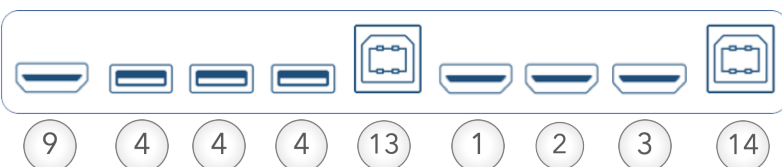

JTOUCH INF6540e

65" Interactive Touch Display

Inputs

1. HDMI 1
2. HDMI 2
3. HDMI 3
4. USB 3.0
5. VGA
6. 3.5mm Audio
7. SPDIF
8. USB 2.0

Outputs

9. HDMI
10. RS232
11. 3.5mm Audio
12. RJ45
13. Touch USB 1
14. Touch USB 2

Display Front

USB 2.0

Specifications

Display / Image

Size (Inches)	65
Display Technology	Direct-lit LED
Resolution	3840 x 2160, 4K Ultra HD
Native Aspect Ratio	16:9
Brightness (cd/m ²)	450
Response Time (Milliseconds)	8
Refreshing Frequency (Hertz)	60
Dynamic Contrast Ratio	4000:1
Display Colours (Billion)	1.07 (10bit)
Viewing Angle	178°
Life Time Hours (Minimum)	30000

General

Product Dimensions (Length x Width x Height)	1489 x 88 x 897 mm / 58.6 x 3.5 x 35 inches
Product Weight	36.8 kg / 81.1 lbs
Shipping Dimensions (Length x Width x Height)	1654 x 280 x 1020 mm / 65 x 11 x 40 inches
Shipping Weight	48.8 kg / 107.6 lbs
VESA Mount	600 x 400
OSD Languages	English / Deutsch / Français / Italiano / Español / 简体中文
Standard Accessories	Quick Start Card, HDMI Cable, USB Touch Cable, Regional Power Cable, Writing Pen x 2, Remote Control (no batteries), WiFi Adapter