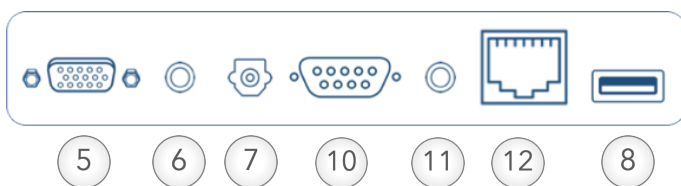

JTOUCH INF6540e

65" Interactive Touch Display

Inputs

1. HDMI 1
2. HDMI 2
3. HDMI 3
4. USB 3.0
5. VGA
6. 3.5mm Audio
7. SPDIF
8. USB 2.0

Outputs

9. HDMI
10. RS232
11. 3.5mm Audio
12. RJ45
13. Touch USB 1
14. Touch USB 2

Display Front

USB 2.0

Specifications

Display / Image

Size (Inches)	65
Display Technology	Direct-lit LED
Resolution	3840 x 2160, 4K Ultra HD
Native Aspect Ratio	16:9
Brightness (cd/m ²)	450
Response Time (Milliseconds)	8
Refreshing Frequency (Hertz)	60
Dynamic Contrast Ratio	4000:1
Display Colours (Billion)	1.07 (10bit)
Viewing Angle	178°
Life Time Hours (Minimum)	30000

General

Product Dimensions (Length x Width x Height)	1489 x 88 x 897 mm / 58.6 x 3.5 x 35 inches
Product Weight	36.8 kg / 81.1 lbs
Shipping Dimensions (Length x Width x Height)	1654 x 280 x 1020 mm / 65 x 11 x 40 inches
Shipping Weight	48.8 kg / 107.6 lbs
VESA Mount	600 x 400
OSD Languages	English / Deutsch / Français / Italiano / Español / 简体中文
Standard Accessories	Quick Start Card, HDMI Cable, USB Touch Cable, Regional Power Cable, Writing Pen x 2, Remote Control (no batteries), WiFi Adapter