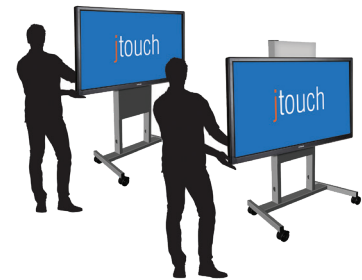

Mobile Carts

Easily roll your JTouch around the room or around the building.

- Integrated cable management with flexible covers to hide cables for a clean installation
- Smooth rolling casters for effortless positioning (2 locking casters)
- Height adjustment 4-6' (1.2-1.8 m)

Lift Case

Easily store, transport, and use a 65" interactive display. Set up displays with only one or two people and be ready for use in less than 5 minutes.

- Full range of viewing heights
- Mounted multi-outlet surge protected power strip
- Shock-mounted lift mechanism
- Integrated cable management system
- 2-piece clamshell locking lid
- Stable, yet portable with four heavy duty casters