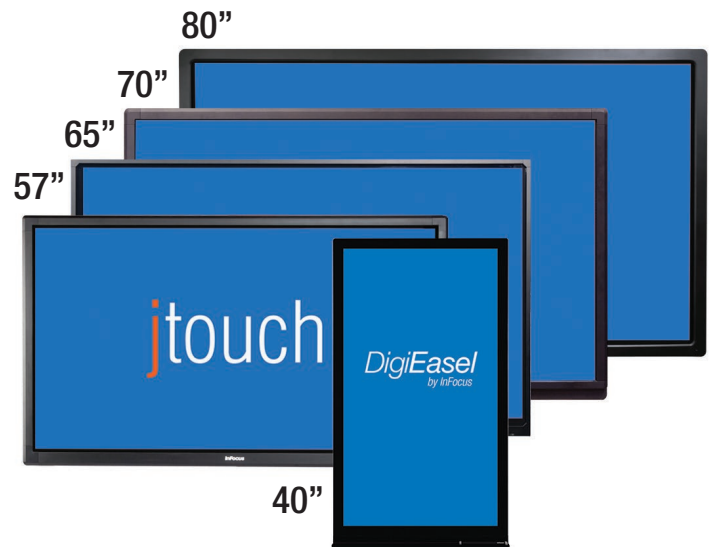

Easy to Connect

JTouch provides multiple ways to display your content, including HDMI, VGA, and wireless via Lightcast Technology, available in select JTouch models. To enable touch, simply connect the JTouch to your computer via USB.

Choose from a variety of InFocus mobile carts so that you can move your JTouch from room to room- wherever it's needed most.

- 1080p display with accurate and responsive multi-touch
- Incredibly sharp 4K resolution now available on 80-inch model
- Interactive, bright, crisp content in any light
- Quickly connect and display your notebook via HDMI, VGA, and more
- Easily share your mobile device's screen on LightCast-enabled JTouch displays
- Built-in whiteboard and web browser (varies by model)
- Anti-glare models available

Draw or Write on a JTouch Whiteboard

Toss aside your stained dry erase board, and turn your display into a stand-alone, full-featured interactive whiteboard. The JTouch Whiteboard is available on all 40-inch and 65-inch models.

Available as a stand-alone touchscreen and whiteboard (INF4030), DigiEasel allows you to draw, write, or capture notes on a vivid touch display in portrait or landscape mode.

Upgrade to DigiEasel with LightCast (INF4032/INF4032p) to add wireless content sharing and web browsing to your 40-inch display—all at a great value.