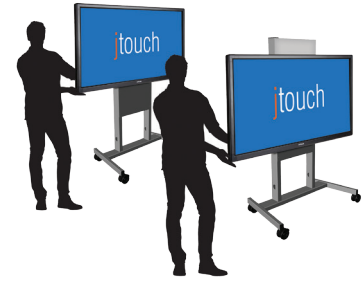

*Document viewer supports the following file types: pdf, doc, docx, xls, xlsx, ppt, pptx, avi, mkv, mpg, mpeg, mov, mp4, 3gp, rm, rmvb, jpg, jpeg, bmp, and png

	40-inch	57-inch	65-inch	70-inch	75-inch	85-inch
Small Team Area	✓	✓				
Huddle Spaces	✓	✓				
Offices	✓	✓	✓			
Meeting Rooms		✓	✓	✓	✓	
Large Meeting Rooms			✓	✓	✓	✓
Classrooms			✓	✓	✓	✓
Lecture Halls				✓	✓	✓

“I use my iPad to cast live camera feed of what students have created to the JTouch.

–Mrs. Joy, 5th Grade School Teacher

Accessories for JTouch Displays

Mobile Carts

- Move your JTouch around the room or around the building
- Integrated cable management with flexible covers to hide cables for a clean installation
- Smooth rolling casters for effortless positioning (2 locking casters)
- Height adjustment 4-6' (1.2-1.8 m)

Lift Case

Easily store, transport, and use a 40", 57", 65", or 70" flat screen display. Set up displays with only one or two people and be ready for use in less than 5 minutes.

- Full range of viewing heights
- Mounted multi-outlet surge protected power strip
- Shock-mounted lift mechanism
- Pivoting mount on 40" case enables portrait or landscape 40-inch display
- Integrated cable management system
- 2-piece clamshell locking lid
- Stable, yet portable with four heavy duty casters