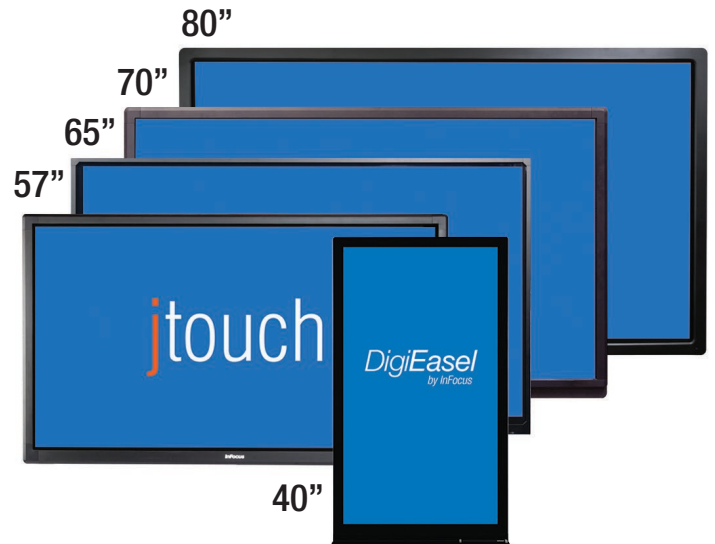

Easy to Connect

JTouch provides multiple ways to display your content, including HDMI, VGA, and wireless via Lightcast Technology, available in select JTouch models. To enable touch, simply connect the JTouch to your computer via USB.

Choose from a variety of InFocus mobile carts so that you can move your JTouch from room to room- wherever it's needed most.

- 1080p display with accurate and responsive multi-touch
- Incredibly sharp 4K resolution now available on 80-inch model
- Interactive, bright, crisp content in any light
- Quickly connect and display your notebook via HDMI, VGA, and more
- Easily share your mobile device's screen on LightCast-enabled JTouch displays
- Built-in whiteboard and web browser (varies by model)
- Anti-glare models available

Draw or Write on a JTouch Whiteboard

Toss aside your stained dry erase board, and turn your display into a stand-alone, full-featured interactive whiteboard. The JTouch Whiteboard is available on all 40-inch and 65-inch models.

Available as a stand-alone touchscreen and whiteboard (INF4030), DigiEasel allows you to draw, write, or capture notes on a vivid touch display in portrait or landscape mode.

Upgrade to DigiEasel with LightCast (INF4032) to add wireless content sharing and web browsing to your 40-inch display—all at a great value.