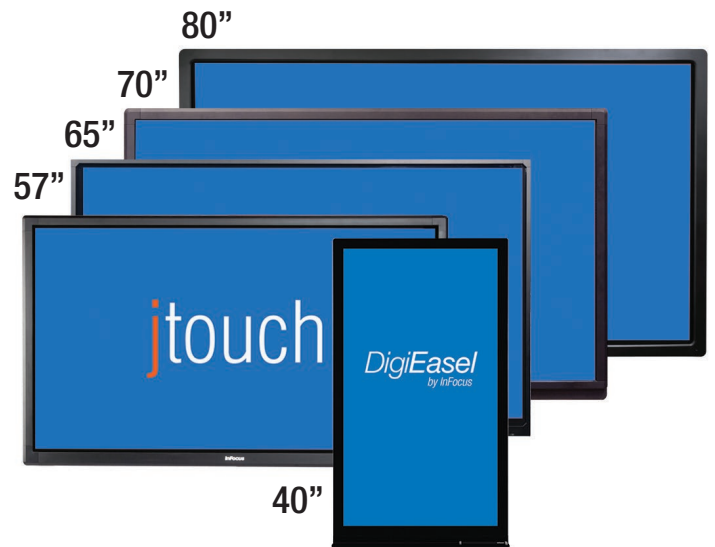

Easy to Connect

JTouch provides multiple ways to display your content, including HDMI, VGA, and wireless via Lightcast Technology, available in select JTouch models. To enable touch, simply connect the JTouch to your computer via USB.

Choose from a variety of InFocus mobile carts so that you can move your JTouch from room to room- wherever it's needed most.

- 1080p display with accurate and responsive multi-touch
- Incredibly sharp 4K resolution now available on 80-inch model
- Interactive, bright, crisp content in any light
- Quickly connect and display your notebook via HDMI, VGA, and more
- Easily share your mobile device's screen on LightCast-enabled JTouch displays
- Built-in whiteboard and web browser (varies by model)
- Anti-glare models available

Draw or Write on a JTouch Whiteboard

Toss aside your stained dry erase board, and turn your display into a stand-alone, full-featured interactive whiteboard. The JTouch Whiteboard is available on all 40-inch and 65-inch models.

Available as a stand-alone touchscreen and whiteboard (INF4030), DigiEasel allows you to draw, write, or capture notes on a vivid touch display in portrait or landscape mode.

Upgrade to DigiEasel with LightCast (INF4032/INF4032p) to add wireless content sharing and web browsing to your 40-inch display—all at a great value.