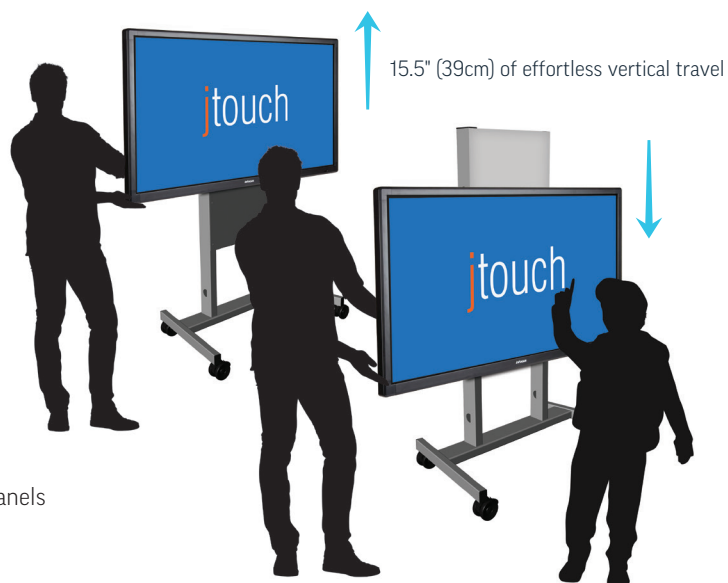

# Lift Assist Mounts for Large Format Displays

Height adjust your screen at the touch of a finger

Part #s: INA-MNTBB70, INA-MNTBB138, INA-MNTBB95, INA-VESABB, INA-VESABBXL, INA-SUPPORTBB, INA-CARTBB, INA-CARTBBXL

The Lift Assist Mount helps users of all ages and heights comfortably interact with content on the Mondopad, BigTouch, or JTouch displays from InFocus.

Its revolutionary spring-assisted lift mechanism allows students, teachers, and other presenters to easily and safely move the screen up or down to the appropriate height—all with the feather-light touch of a finger.

- Fast, safe, easy movement for your LCD or LED screen
- Easy 30-minute installation
- Works universally with other televisions, monitors, and interactive panels

### Mount it on a Mobile Cart

- Easily move this shared resource where it's needed most
- Smooth rolling casters and angled base enable effortless positioning – even in corners