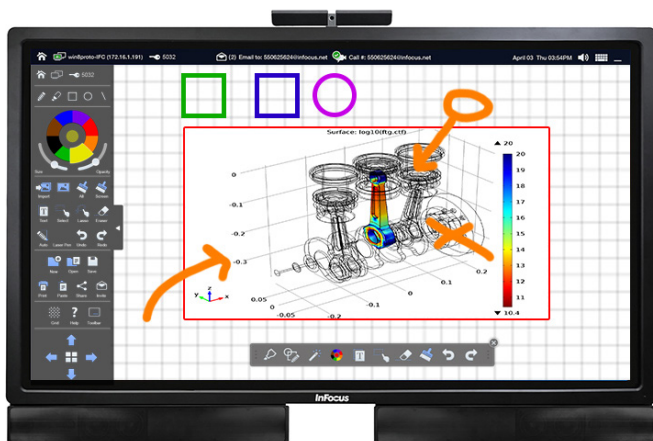

Collaborate with More Devices

Mondopad 2.0 is BYOD-ready with new possibilities for cross-device collaboration.

Cast, control or join a conference from your device.