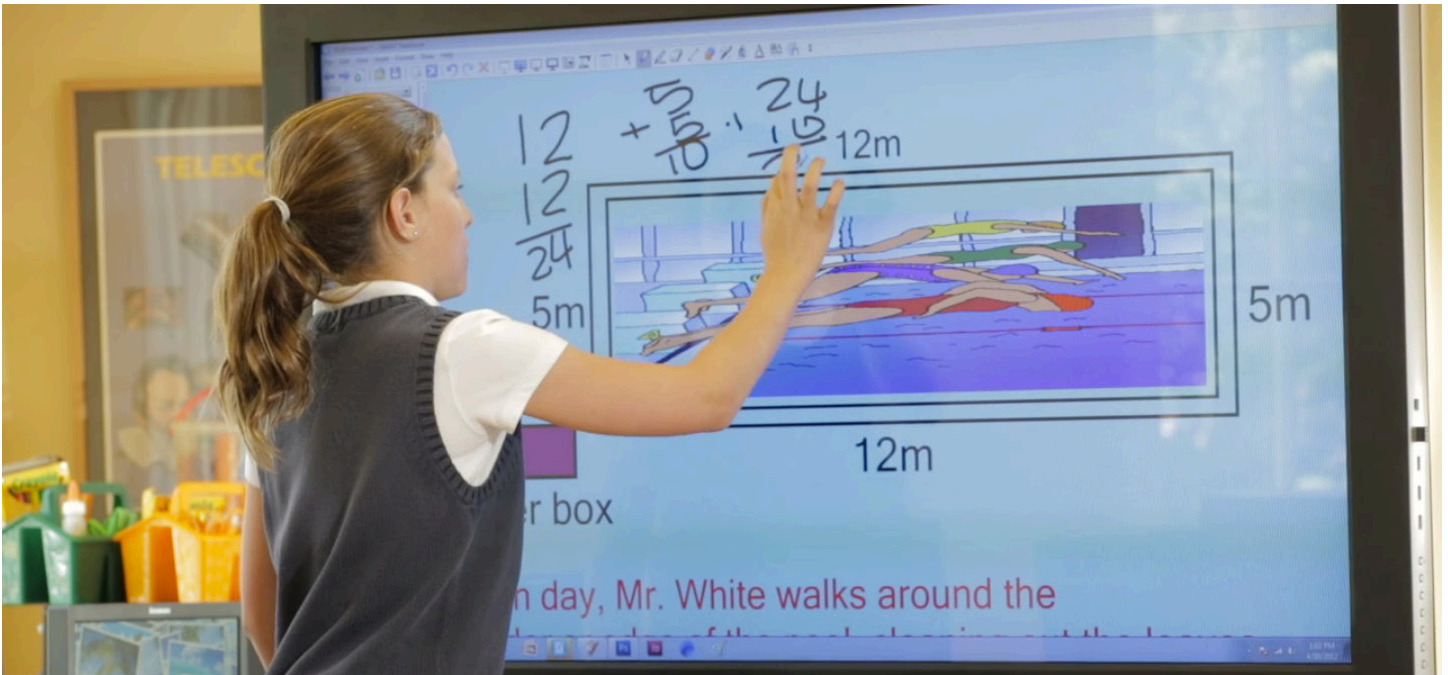

TABLET EXPERIENCE...MAGNIFIED

Tablets are fun. Touch is intuitive. Touch computing is what students now know. The InFocus BigTouch employs a bright 55-inch touch display where content can be created, seen and shared by the whole class.

- Get the benefits of touch tablet with the productivity of a PC, all on a giant scale.
- Five-point touch screen delivers exceptionally accurate touches, swipes and gestures.
- Windows 8 gestures such as tap, slide, swipe, pinch, and rotate can be used to get a global view of everything on the screen and slide back and forth to find what you're looking for.
- Wireless keyboard and mouse also included to easily control the display from anywhere in the classroom.

FLEXIBLE AND POWERFUL

Since BigTouch is a Windows 8 PC, it can support your new and legacy education software and hardware and provide valuable access to the cloud. Administrators and IT will also appreciate how BigTouch is easily adaptable to their security and management protocols.

- Run all your Windows apps, even the older ones, in touch mode.
- Use your existing peripherals such as document cameras, response systems or DVD players for better, brighter visualization.
- Powerful access to online curriculum, resources and content anytime the teacher or class needs.
- Break free of the limits of personal devices with a big, bright screen everyone can use.

SPECIFICATIONS

- 55-inch full HD (1920 x 1080) display
- 5 point, edge-to-edge touch technology
- Windows 8 Pro
- Intel core i5 processor with fast 120GB solid state drive
- Dual band 802.11n WiFi & 2 Ethernet ports
- 6 USB ports, 2 HDMI ports, RS232, & more
- Wireless keyboard & mouse included

FIND OUT MORE
at www.GetBigTouch.com
or contact an Authorized Reseller.

Touchboards

205 Westwood Ave, Long Branch, NJ 07740
Phone: 866-94 BOARDS (26273) / (732)-222-1511
Fax: (732)-222-7088 | E-mail: sales@touchboards.com

InFocus