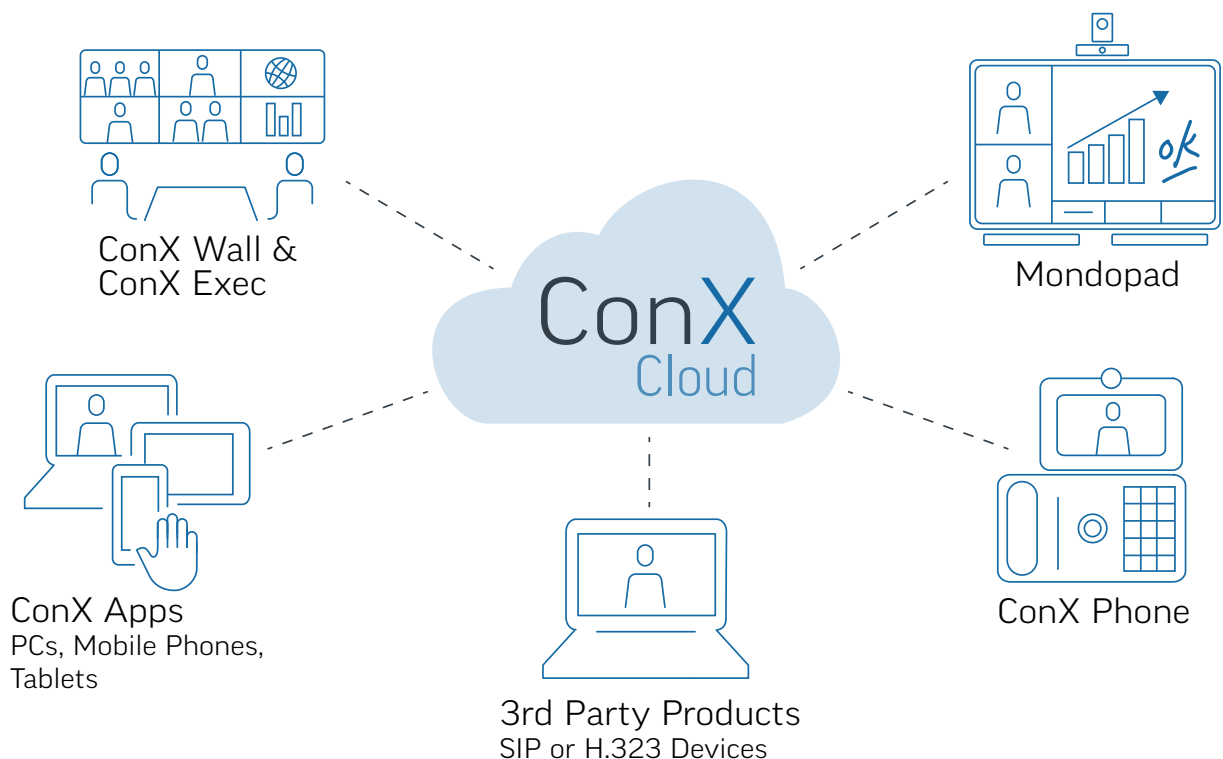

Critical Communications and Decision-Making

Making the right decisions for your organization requires accurate information and real-time access to your key employees and partners. With ConX Exec there's now an easy, instantaneous way to view and interact with all of your most important information sources, from the comfort of your executive suite or conference room. ConX Exec facilitates the large scale visualization of people, data, and ideas, making multiple streams of information intelligible and actionable, on a conveniently sized video wall of four or six screens.

Multi-Stream Cloud Collaboration

By combining multi-party HD video calling with multi-platform data sharing, ConX Exec brings together essential people and information, allowing you to make informed decisions and accomplish more, faster. ConX Exec is powered by ConX Cloud, a universal platform, cloud-based video conferencing service.

- Display and interact with video conferencing participants and visual data sources simultaneously
- Conduct business-grade video calls with multiple participants from all types of SIP, H.323, or Skype for Business endpoints, including Mondopads, ConX Phones, PCs, or systems from Polycom, Cisco, and more
- Join a conference from desktops, laptops, tablets, and mobile devices with a free, full-featured desktop or mobile app
- Full Mondopad integration for dynamic interaction with live, user-created data
- Supports 20-seat conferencing bridge and 8 hard video inputs

Configure Your Meetings in Real-Time

ConX Exec offers dynamic control of the multi-panel presentation and layout. Use the ConX Exec Unified Control Panel, a touch-based web app, to easily select and arrange all of the content required in your meeting. Change the layout of your video call or data feeds from equal size windows to mix of large and small windows, or change your viewable inputs on the fly.