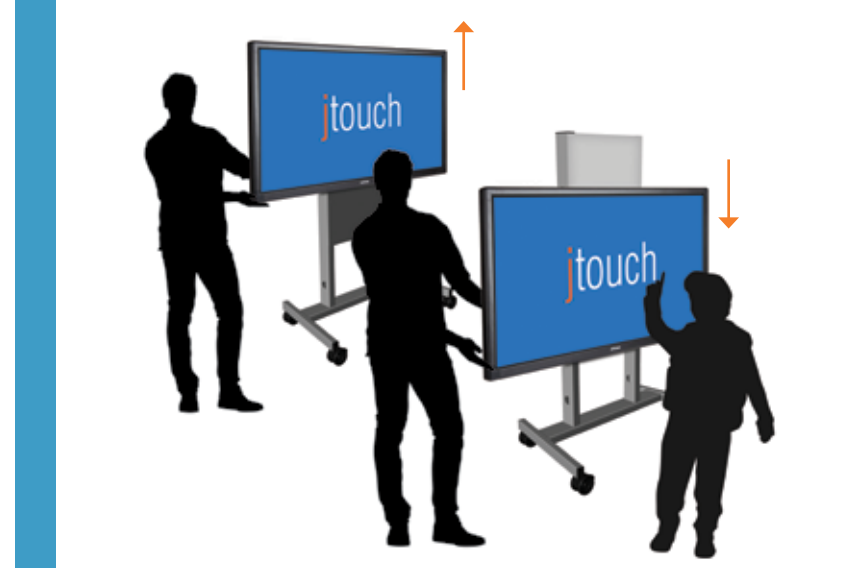

Display Mount Guide

Versatile Mounting Solutions for Every Application

InFocus mounts, stands, and display carts are designed for security, easy installation, and a range of uses in different meeting room spaces—from classrooms to conference rooms, and more. Select the option that best fits your display.

Mobile Carts

Choose a mobile cart to easily move your display where it's needed most. Our smooth rolling casters and angled base enable effortless positioning, even in corners.

Panel Size	55" - 75"				55" - 86"	
Case	 <p data-bbox="485 1203 604 1247">Mobile Cart INF-MOBCART</p>		 <p data-bbox="1016 1203 1283 1247">Pro Mobile Cart - Easily Adjustable INF-MOBCARTPRO-B</p>		 <p data-bbox="1566 1333 1871 1409">Deluxe Mobile Cart INA-MCARTDX Camera and Accessory Shelf Included</p>	
Accessories	 <p data-bbox="264 1474 506 1518">Top Mounting Camera Shelf INF-VIDSHELF</p>	 <p data-bbox="575 1474 835 1518">Base-Mounting Accessory Shelf INF-ACCYSHELF</p>	 <p data-bbox="873 1474 1140 1518">Camera Shelf - Top or Bottom Mount INF-VIDSHELF2</p>	 <p data-bbox="1199 1474 1388 1518">Pro Accessory Shelf INF-ACCYSHELFPRO-B</p>		

Lift Assist Adjustable Mounts

Enable users of all ages and heights to comfortably interact with content on InFocus displays. Choose the Lift Assist mount to enhance ADA compliance or accessibility for students of all sizes in K-12 classrooms.