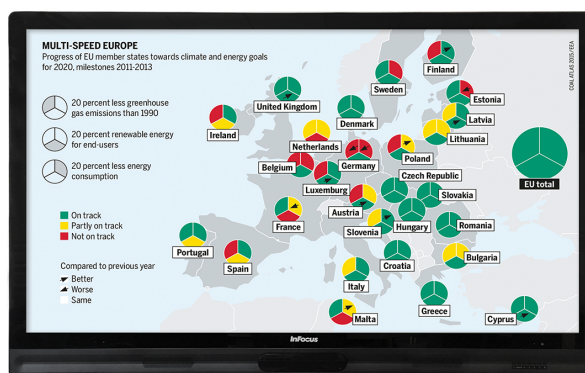

IND6565

InFocus

Professional HD Display with built in Document Presentation and LightCast Ready

Part #: IND6565

The 65-inch InFocus ShareView uses cutting-edge technology to engage your audience and fit your budget. Simply connect your PC, Mac or Chromebook for a bright, colorful display experience via HDMI/VGA or the wireless functionality of LightCast*.

North America only. Available through select resellers only.

Key Features

- 65-inch 1080p display is bright and crisp in any light
- Sleek edge-to-edge glass design
- Add the [LightCast Key](#) to wirelessly cast from any device, browse the web, or view documents
- View and present documents, videos, and photos
- Easily access HDMI and USB ports on the front of the display
- Display a PC, Mac, or Chromebook via HDMI
- Keyboard and mouse included

*Wireless casting features of LightCast enabled when [LightCast Key](#) is inserted into any USB port.

Go Wireless with LightCast Technology

Easily connect and share content from nearly any computer or mobile device and make meetings, lessons and teamwork more efficient and engaging. The LightCast Key works with your device's native protocols – AirPlay (Mirroring mode) for Apple, and Miracast for Android or Windows. Or use the InFocus LightCast Sender to cast using Chrome extension on Mac, Windows, or Chrome OS devices.

Document Viewer

View and present Office files, like PowerPoint, Word, and Excel, as well as most photo and video file formats, directly from the display. Easily annotate with digital pens, highlighters, and shapes, then save and share your files after the meeting is

done. A built-in laser pen makes it easy to guide the audience's attention during your presentation.

Browser

LightCast enables quick and easy access to online content without a connected computer. Simply connect the display to your network via LAN or WiFi and get easy access to the internet, favorites and bookmarks, online curriculum, and file-sharing platforms – then annotate directly over the web.

Whiteboard

Create a digital whiteboard on a multi-screen canvas with room for free-form drawings, diagrams, and notes. Write or draw