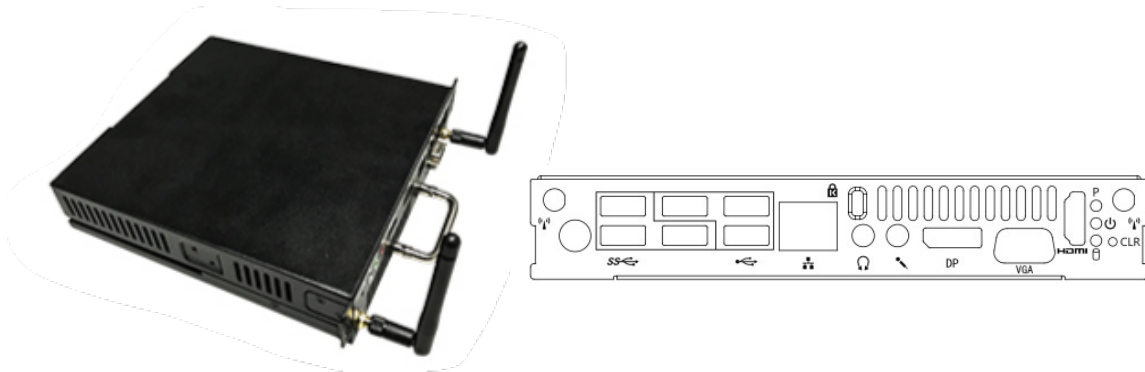

JTouch OPS Module

Upgrade your InFocus JTouch 00 series to include an Intel i3 OPS module

Specifications

PC MODULE	Central Processing Unit "CPU" Number of Cores Number of Threads Processor Base Frequency (GHz) Graphics Processing Unit "GPU" Random Access Memory "RAM" (gigabytes) Storage – Solid State Drive "SSD" (gigabytes) Input Sources Output Source Network Bluetooth Software Included	8th Generation Intel® Core™ i3-8100 Processor 4 4 3.60 Intel® UHD Graphics 630 4 128 3.5mm MIC, USB-A 2.0 x 3, USB-A 3.0 x 3 HDMI, DisplayPort, VGA, 3.5mm Audio RJ45, WiFi 802.11 ac (5G) 4.0 (Optional) Windows 10 (no activation key supplied)
ENVIRONMENTAL	Power Max Power Standby Power Operating Temperature (Celsius/Fahrenheit) Storage Temperature (Celsius/Fahrenheit) Operating Humidity (%)	12v – 19v DC 95w <0.83w 0 - 40 / 32 - 104 -20 - -60 / -4 - -76 10 - 90
GENERAL	Product Dimensions - Length x Width x Height (millimetres/inches) Product Weight (kilograms/pounds) Shipping Dimensions - Length x Width x Height (millimeters/inches) Shipping Weight (kilograms/pounds)	195 x 180 x 30 / 7.7 x 7.1 x 1.2 1.2 / 2.7 290 x 245 x 70 / 11.4 x 9.7 x 2.8 1.4 / 3.1