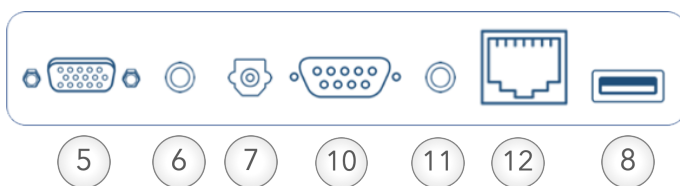

JTOUCH INF7540e

75" Interactive Touch Display

Inputs

1. HDMI 1
2. HDMI 2
3. HDMI 3
4. USB 3.0
5. VGA
6. 3.5mm Audio
7. SPDIF
8. USB 2.0

Outputs

9. HDMI
10. RS232
11. 3.5mm Audio
12. RJ45
13. Touch USB 1
14. Touch USB 2

Display Front

USB 2.0

Specifications

Display / Image

Size (Inches)	75
Display Technology	Direct-lit LED
Resolution	3840 x 2160, 4K Ultra HD
Native Aspect Ratio	16:9
Brightness (cd/m ²)	450
Response Time (Milliseconds)	8
Refreshing Frequency (Hertz)	60
Dynamic Contrast Ratio	4000:1
Display Colours (Billion)	1.07 (10bit)
Viewing Angle	178°
Life Time Hours (Minimum)	30000

General

Product Dimensions (Length x Width x Height)	1710 x 88 x 1020 mm / 67.3 x 3.5 x 40.2 inches
Product Weight	50.8 kg / 112 lbs
Shipping Dimensions (Length x Width x Height)	1930 x 280 x 1140 mm / 76 x 11 x 44.8 inches
Shipping Weight	68.1 kg / 150.1 lbs
VESA Mount	800 x 400
OSD Languages	English / Deutsch / Français / Italiano / Español / 簡體中文
Standard Accessories	Quick Start Card, HDMI Cable, USB Touch Cable, Regional Power Cable, Writing Pen x 2, Remote Control (no batteries), WiFi Adapter