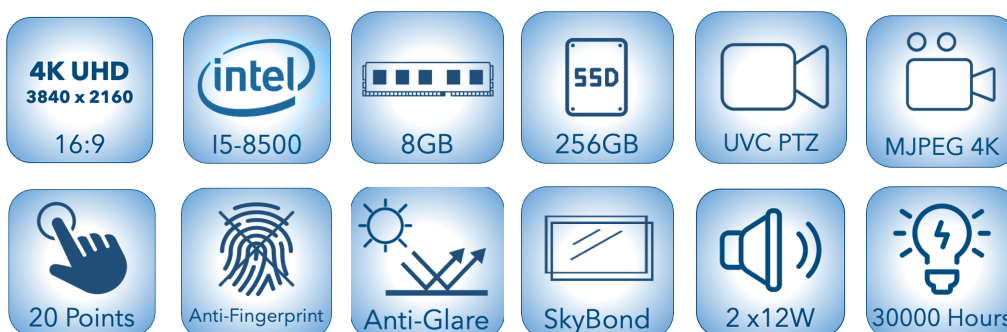

INF86MU02

86" JTouch 4.0, Mondopad Ultra & Accessories

INF86MU02 Contents:
 INF8640e / INFMPULTRA
 HW-CAMERA-4 / HW-KEYBDTOUCH

Specifications

INF6540e

Size (Inches)	86
Display Technology	Direct-lit LED
Resolution	3840 x 2160, 4K Ultra HD
Native Aspect Ratio	16:9
Brightness (cd/m ²)	450
Response Time (Milliseconds)	8
Refreshing Frequency (Hertz)	60
Dynamic Contrast Ratio	4000:1
Display Colours (Billion)	1.07 (10bit)
Viewing Angle	178°
Life Time Hours (Minimum)	30000

Audio

Speakers	2
Sound Channel	2.0 Stereo
Speaker Output (Watts)	12

Touch System

Touch Surface	Anti Glare, Anti Fingerprint, 4mm Toughened Glass
Surface Hardness (Mohs)	7
Touch Sensor	5th Generation Infrared Sensing
Touch points	20
Touch Inputs	Stylus or Finger
Response Time (Milliseconds)	≤10
Position Accuracy (Millimetres)	1.5

MONDOPAD ULTRA 4.0

Processor	8th Generation Intel® i5-8500
Number of Cores	6
Processor Base Frequency (GHz)	3
Max Turbo Frequency (GHz)	4.10
Graphics Processor	Intel® UHD Graphics 630
Memory (GB)	8
Storage (GB)	256
Input Sources	3.5mm Audio, USB-C, USB-A 3.0 x 4, USB-A 2.0 x 2
Output Source	HDMI, DisplayPort, VGA, 3.5mm Audio
Network	RJ45, WiFi 802.11 a/b/g/n/ac
Bluetooth	4.2
Software	Windows 10 Pro, Mondopad Collaboration Software (Download required)

HW-CAMERA-4

Resolution MJPEG (maximum)	3840 x 2160 4K UHD
Digital PTZ (Pan, Tilt, Zoom)	Functions through software
Microphone	Dual-channel differential MIC inputs for reducing background noises
Sensor	1/2.5", CMOS, Effective Pixel: 8.0MP
Scanning Mode	Progressive
Lens Focus (millimetres)	3.5
Field of View - Wide Angle	84