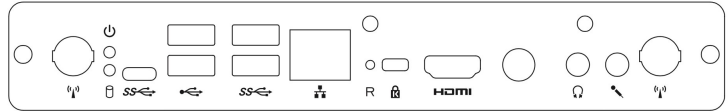

JTouch OPS Module

Upgrade your InFocus JTouch 00 series to include an Intel i5 OPS module

Specifications

PC MODULE	Central Processing Unit "CPU" Number of Cores Number of Threads Processor Base Frequency (GHz) Graphics Processing Unit "GPU" Random Access Memory "RAM" (gigabytes) Storage – Solid State Drive "SSD" (gigabytes) Input Sources Output Source Network Bluetooth Software Included	8th Generation Intel® Core™ i5-8250u Processor 4 8 1.60 Intel® UHD Graphics 620 8 128 3.5mm MIC, USB-A 2.0 x 2, USB-A 3.0 x 2, USB-C x 1 HDMI 2.0, 3.5mm Audio RJ45, WiFi 802.11 ac (5G) 4.0 Windows 10 (no activation key supplied)
ENVIRONMENTAL	Power Max Power Standby Power Operating Temperature (Celsius/Fahrenheit) Storage Temperature (Celsius/Fahrenheit) Operating Humidity (%)	12v – 19v DC 53w <0.5w 0 - 40 / 32 – 104 -20 - -60 / -4 - -76 10 - 90
GENERAL	Product Dimensions - Length x Width x Height (millimetres/inches) Product Weight (kilograms/pounds) Shipping Dimensions - Length x Width x Height (millimeters/inches) Shipping Weight (kilograms/pounds)	180 x 119 x 30 / 7.1 x 4.7 x 1.2 1.0 / 2.2 210 x 130 x 40 / 8.3 x 5.1 x 1.6 1.4 / 3.1