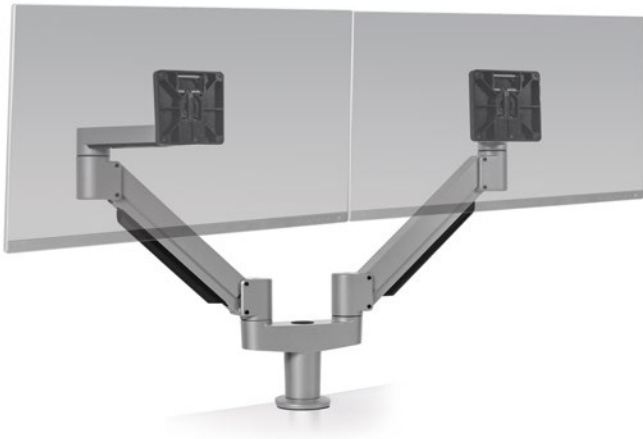

DUAL 7000

MONITOR ARMS

HAT
DESIGN WORKS™
HUMAN ACTIVE TECHNOLOGY

WORK IN GREATER COMFORT.

This articulating monitor mount enables you to reclaim your desktop while you work in greater ergonomic comfort. Suspend your monitor above your desk and take advantage of this arm's 360 degrees of rotation.

Space-saving design

FEATURES

- **Space-Saving:** Folds to occupy only 3" of space.
- **Responsive:** One-touch monitor adjustment.
- **Flexible:** Easily rotate monitor for portrait or landscape viewing.
- **Compatible:** VESA-monitor compatible – 75mm & 100mm VESA adapters included.

SPECIFICATIONS

Finishes

	Flat White 248
	Silver 124
	Vista Black 104

Dimensions

Screen Size: Up to 32"
Height Adjustment: 16"
Extension Range: 23.4"
Max Monitor Height: 18.7"
Weight Capacity: 3 – 22 lbs. per monitor
Mount: Configurable for Desk Edge,
Thru-Desk, Grommet, Side Bolt