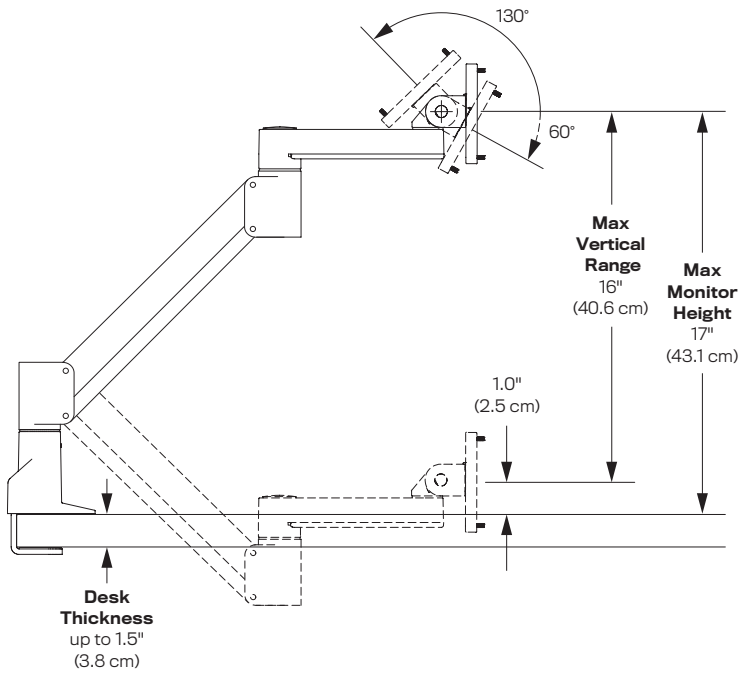

### Dimensions

Screen Size: Up to 32"  
 Height Adjustment: 16"  
 Extension Range: 23.4"  
 Max Monitor Height: 17"  
 Weight Capacity: 3 - 28 lbs.  
 Mount: Desk Edge, Grommet  
 Compatibility: Up to 1.5" desk thickness

### Part Numbers

7000-500-\_\_\_ (3 - 10 lbs. monitor)  
 7000-800-\_\_\_ (10 - 22 lbs. monitor)  
 7000-1000-\_\_\_ (13 - 28 lbs. monitor)

## WARRANTY

10 Years

Instantly raise and lower the monitor with one hand

Space-saving design

CAPABILITIES

Desk Edge

Grommet