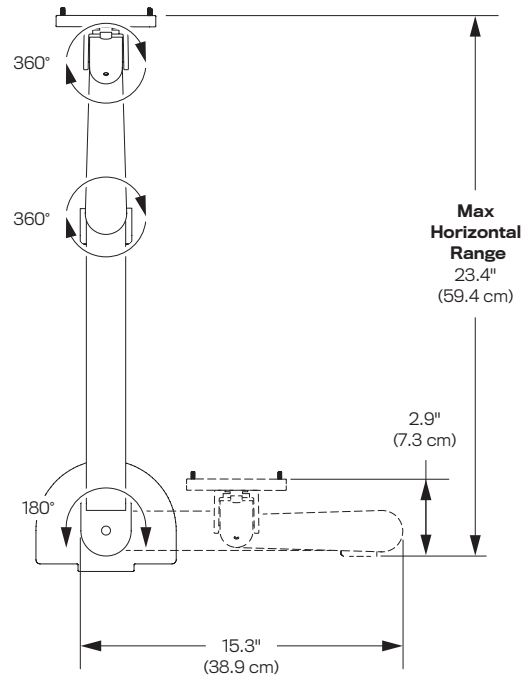

### Dimensions

Screen Size: Up to 32"  
 Height Adjustment: 16"  
 Extension Range: 23.4"  
 Max Monitor Height: 17"  
 Weight Capacity: 3 - 28 lbs.  
 Mount: Desk Edge, Grommet  
 Compatibility: Up to 1.5" desk thickness

### Part Numbers

7000-500-\_\_\_ (3 - 10 lbs. monitor)  
 7000-800-\_\_\_ (10 - 22 lbs. monitor)  
 7000-1000-\_\_\_ (13 - 28 lbs. monitor)

## WARRANTY

10 Years

Instantly raise and lower the monitor with one hand

Space-saving design

CAPABILITIES

Desk Edge

Grommet