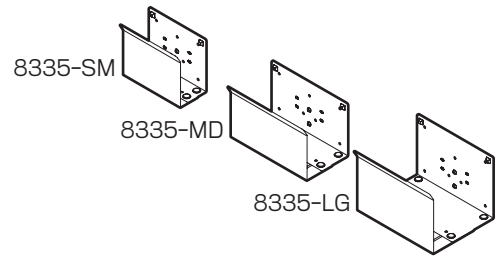

# Model 8335 Installation Instructions

# MODEL 8335

# MODEL 8335

ITEM	DESCRIPTION / PART NO.	
<b>A</b>	 <b>Mounting Cleat</b> 105302	<b>1*</b>
<b>B</b>	 <b>1/4-20 x 1/2 BHSCS</b> 701013	<b>2 (4*)</b>
<b>C</b>	 <b>5/32" Allen Wrench</b> 700147	<b>1</b>

ITEM	DESCRIPTION / PART NO.	
<b>F</b>	 <b>1-3/4" Pole Bracket</b> 106233	<b>1*</b>
<b>G</b>	 <b>2" Pole Bracket</b> 106234	<b>1*</b>
<b>H</b>	 <b>Knob</b> 705019	<b>2</b>