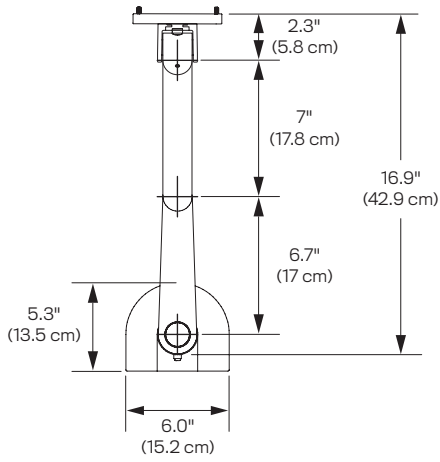

SPECIFICATIONS

Finishes

	Silver 124
	Vista Black 104

Dimensions

Screen Size: Up to 32"
 Height Adjustment: Adjusts anywhere along pole
 Extension Range: 16"
 Weight Capacity: Up to 40 lbs. per monitor
 Mount: Desk Edge, Thru-Desk, Grommet, Wall, Reverse Wall, Side Bolt

Part Numbers

9130-D-28-FM-__

WARRANTY

10 Years

Integrated cable management

Focal depth adjustment

Space-saving design

CAPABILITIES

Desk Edge

Thru-Desk

Grommet

Wall

Reverse Wall

Side Bolt