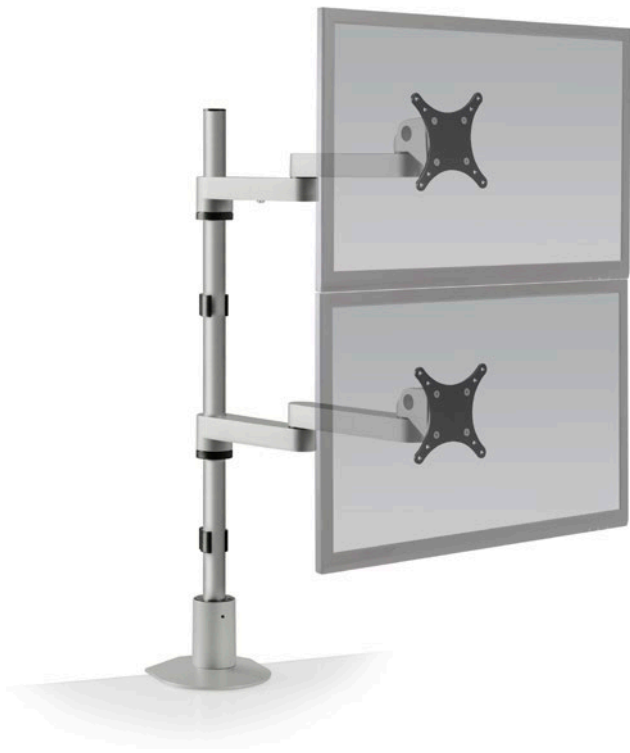

9130-D

MONITOR ARMS

HAT
DESIGN WORKS™
HUMAN ACTIVE TECHNOLOGY

SPACE-SAVING ERGONOMIC COMFORT.

The 9130-D long reach monitor mount features a foldable arm that adjusts vertically up and down along the 28" pole mount. The monitor arm can fold to fit about 3" of space and extend out 16". There are various pole lengths available, or the monitor arm can be designed to fit any application you may be looking for.

FEATURES

- **Adjustable:** Friction control system provides smooth adjustment while adjusting the position of the dual monitor arms.
- **Flexible:** Monitor mount includes FLEXmount with six mounting options in one kit.
- **Space:** The monitor arm can fold to fit in approximately 3" of space and extend out 16".
- **Compatible:** VESA-monitor compatible – 75mm & 100mm VESA adapters included.

SPECIFICATIONS

Finishes

	Silver 124
	Vista Black 104

Dimensions

Screen Size: Up to 32"
 Height Adjustment: Adjusts anywhere along pole
 Extension Range: 16"
 Weight Capacity: Up to 40 lbs. per monitor
 Mount: Desk Edge, Thru-Desk, Grommet, Wall, Reverse Wall, Side Bolt

Desk Edge

Thru-Desk

Grommet

Wall

Reverse Wall

Side Bolt