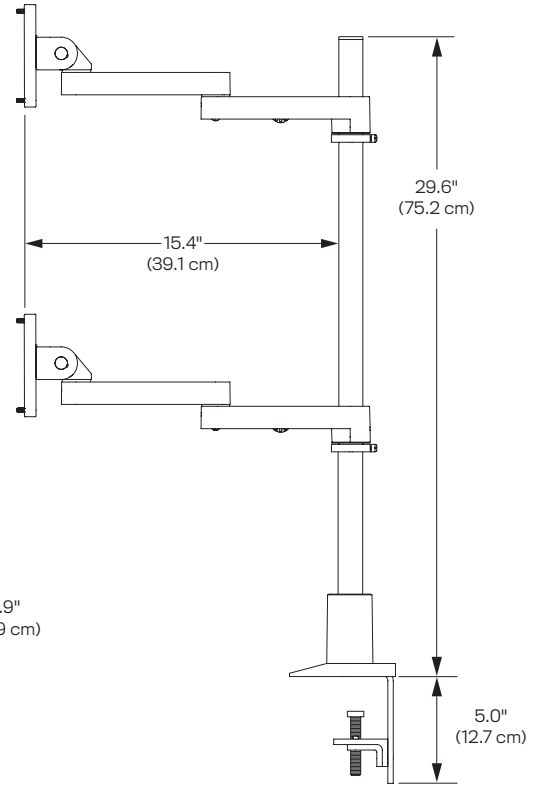

FEATURES

- **Adjustable:** Friction control system provides smooth adjustment while adjusting the position of the dual monitor arms.
- **Flexible:** Monitor mount includes FLEXmount with six mounting options in one kit.
- **Space:** The monitor arm can fold to fit in approximately 3" of space and extend out 16".
- **Compatible:** VESA-monitor compatible – 75mm & 100mm VESA adapters included.

SPECIFICATIONS

Finishes

	Silver 124
	Vista Black 104

Dimensions

Screen Size: Up to 32"
 Height Adjustment: Adjusts anywhere along pole
 Extension Range: 16"
 Weight Capacity: Up to 40 lbs. per monitor
 Mount: Desk Edge, Thru-Desk, Grommet, Wall, Reverse Wall, Side Bolt

Part Numbers

9130-D-28-FM-__

WARRANTY

10 Years

Integrated cable management

Focal depth adjustment

Space-saving design

CAPABILITIES

Desk Edge

Thru-Desk

Grommet

Wall

Reverse Wall

Side Bolt