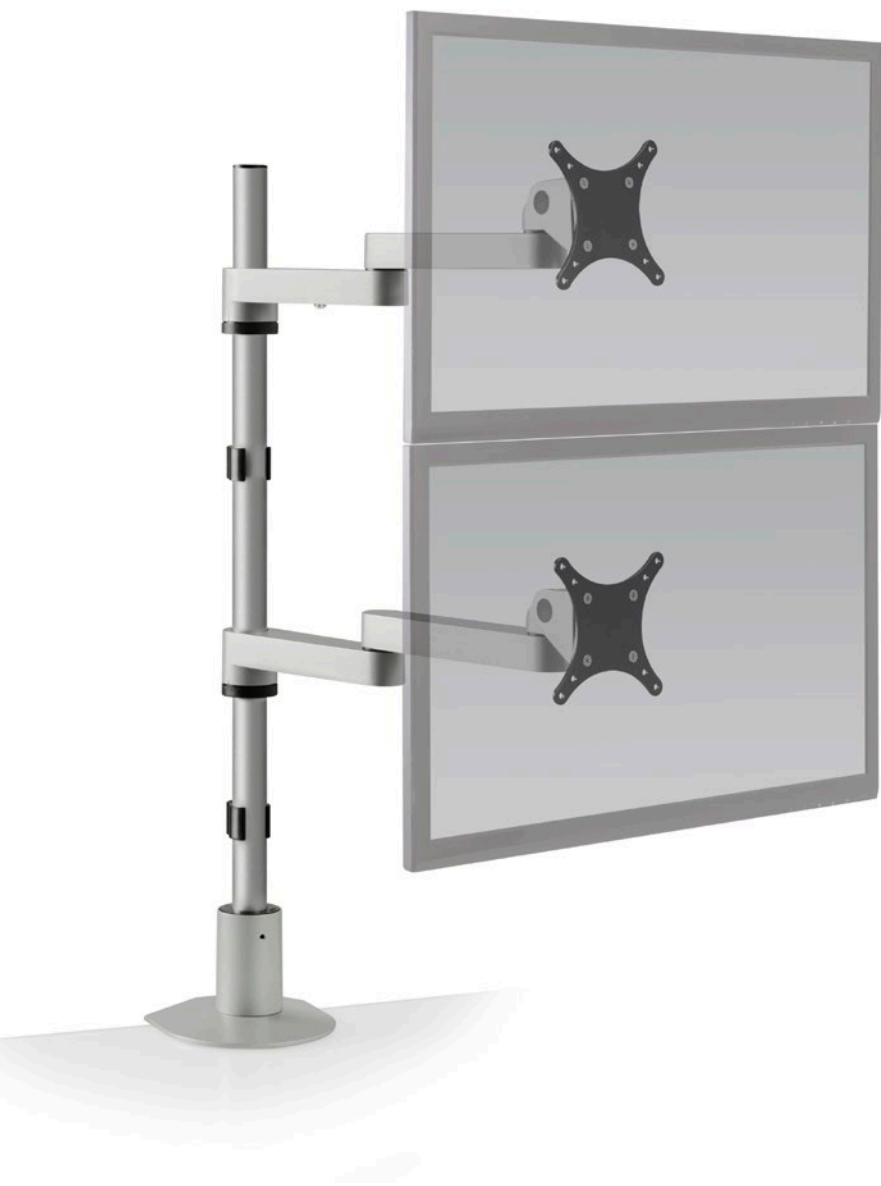

9130-D

MONITOR ARMS

HAT
DESIGN WORKS™
HUMAN ACTIVE TECHNOLOGY

SPACE-SAVING ERGONOMIC COMFORT.

The 9130-D long reach monitor mount features a foldable arm that adjusts vertically up and down along the 28" pole mount. The monitor arm can fold to fit about 3" of space and extend out 16". There are various pole lengths available, or the monitor arm can be designed to fit any application you may be looking for.

FEATURES

- **Adjustable:** Friction control system provides smooth adjustment while adjusting the position of the dual monitor arms.
- **Flexible:** Monitor mount includes FLEXmount with six mounting options in one kit.
- **Space:** The monitor arm can fold to fit in approximately 3" of space and extend out 16".
- **Compatible:** VESA-monitor compatible – 75mm & 100mm VESA adapters included.

SPECIFICATIONS

Finishes

	Silver 124
	Vista Black 104

Dimensions

Screen Size: Up to 32"
 Height Adjustment: Adjusts anywhere along pole
 Extension Range: 16"
 Weight Capacity: Up to 40 lbs. per monitor
 Mount: Desk Edge, Thru-Desk, Grommet, Wall, Reverse Wall, Side Bolt

Desk Edge

Thru-Desk

Grommet

Wall

Reverse Wall

Side Bolt