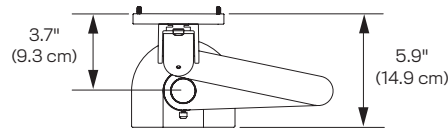

CAPABILITIES