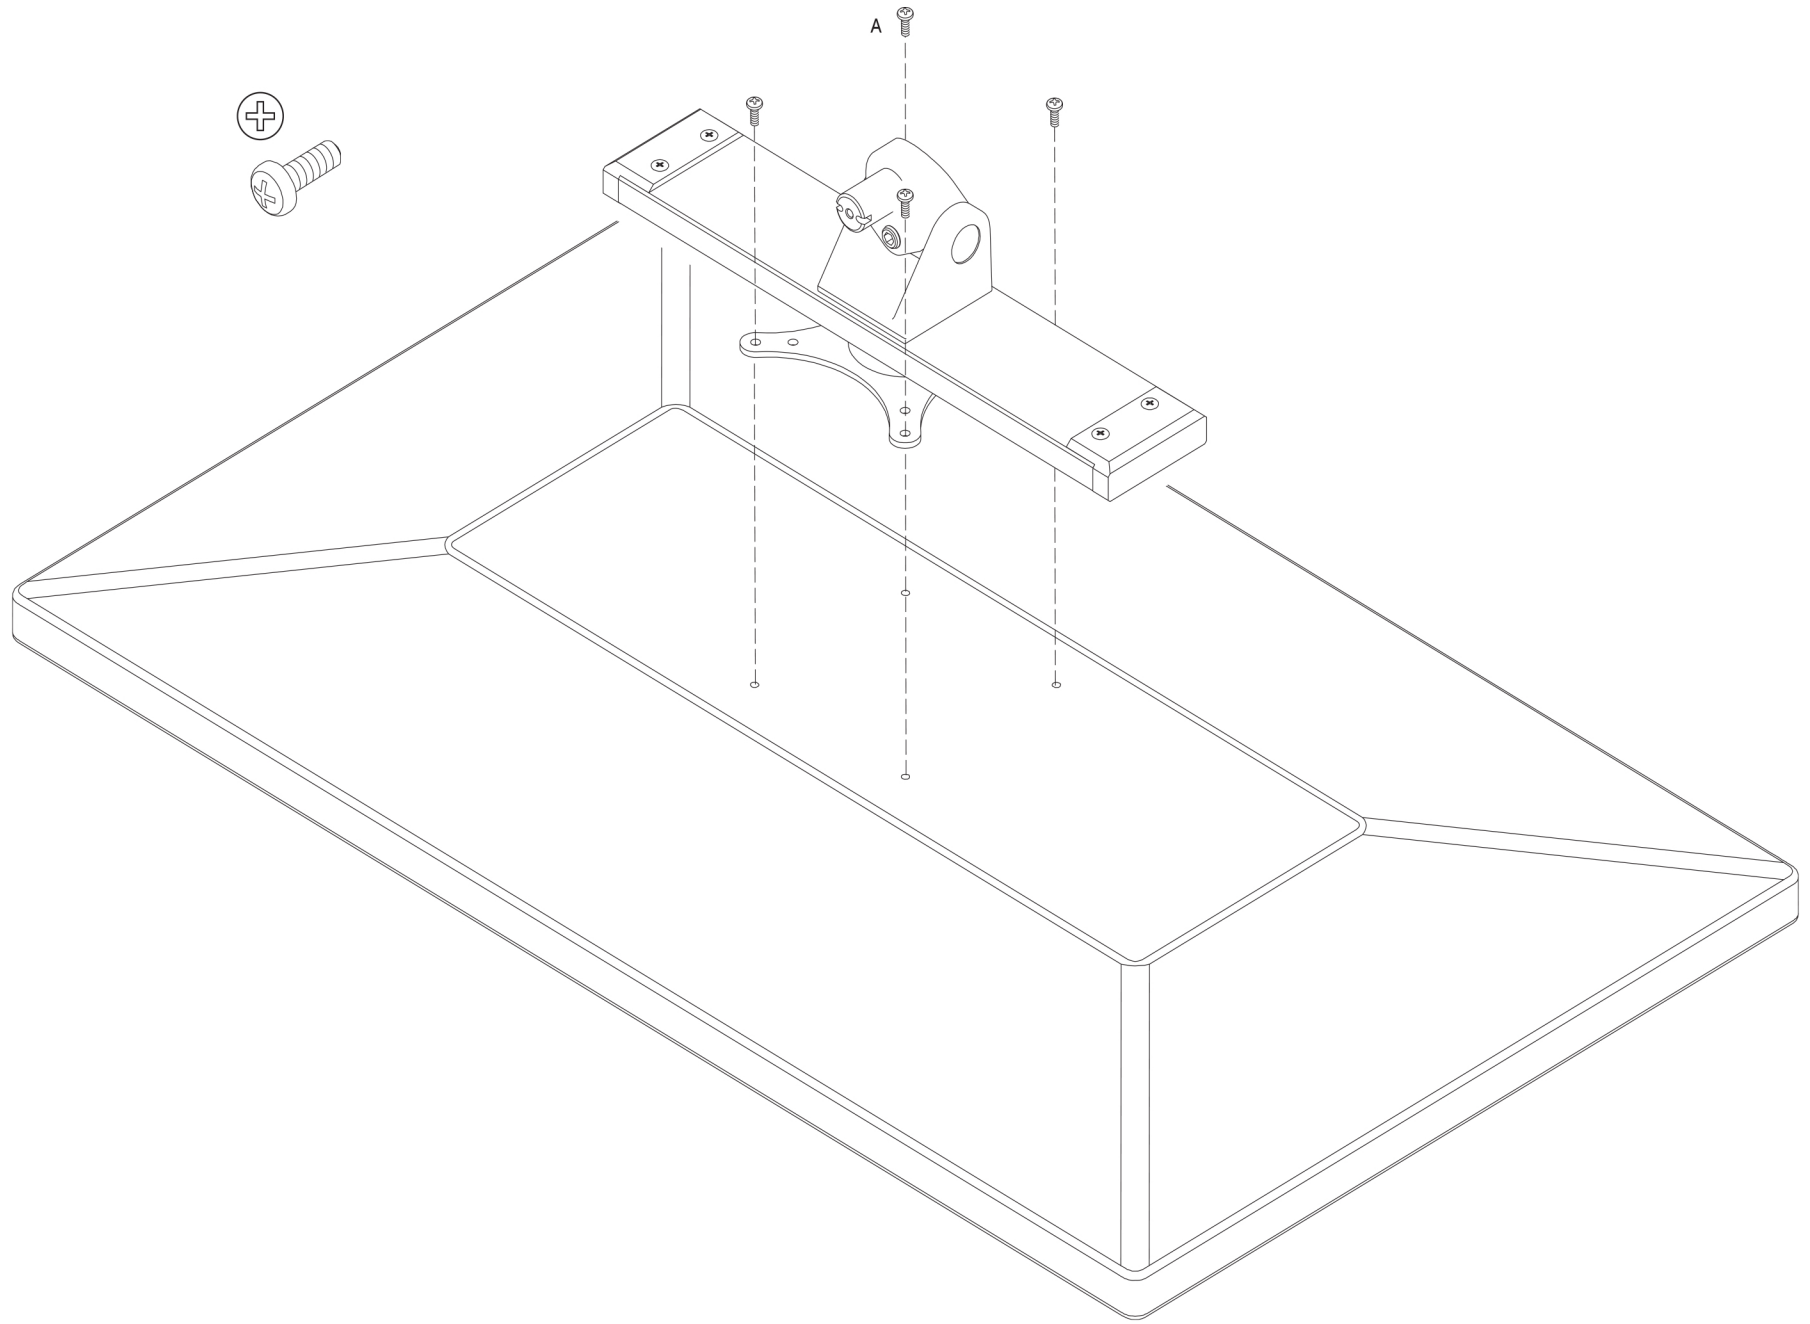

A M4 x 12mm Phillips Pan Head Screw (4-pack) 1x
702096

B Dog Washer 1x
105189

C 10-32 x 3/8" FPhMS w/Lock Patch 1x
705198

D 7/32" Allen Wrench 1x
701127

1

2

3