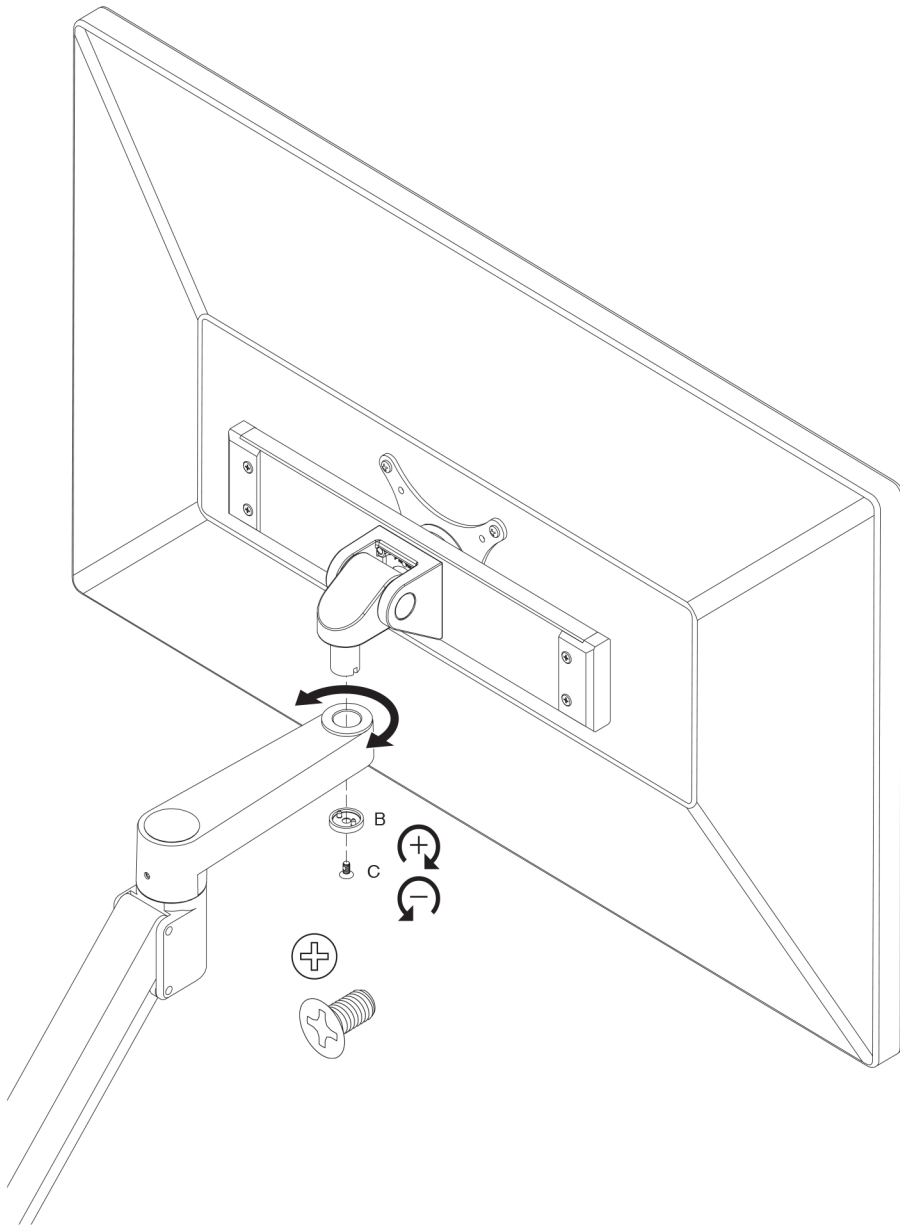

A M4 x 12mm Phillips Pan Head Screw (4-pack) 1x
702096

B Dog Washer 1x
105189

C 10-32 x 3/8" FPhMS w/Lock Patch 1x
705198

D 7/32" Allen Wrench 1x
701127

1

2

3