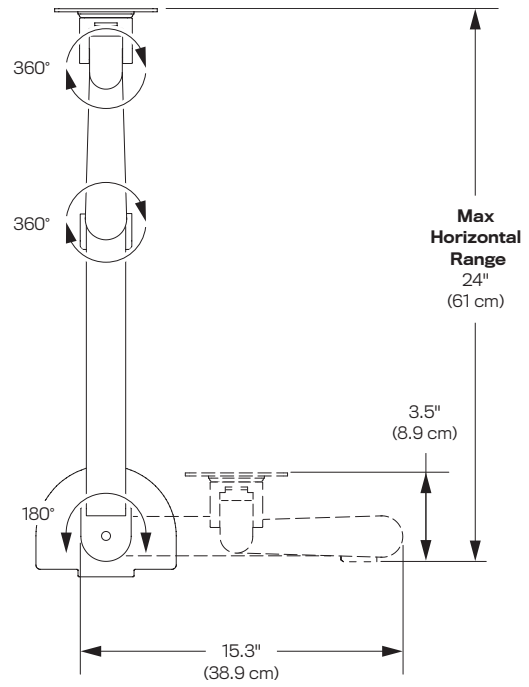

CAPABILITIES