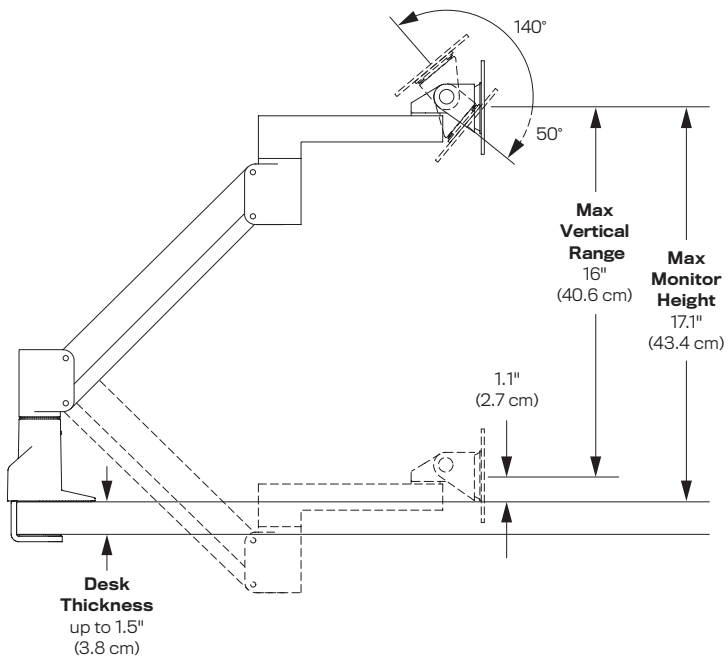

CAPABILITIES