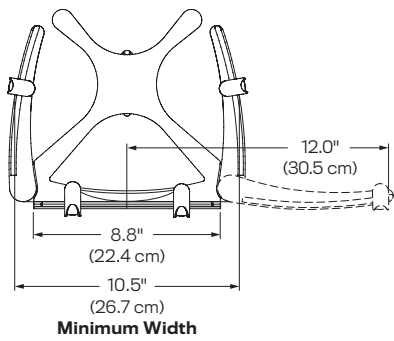

SPECIFICATIONS

Finishes

	Flat White 248
	Silver 124
	Vista Black 104

Dimensions

Height Adjustment: 16"
 Extension Range: 24"
 Max Laptop Height: 17"
 Weight Capacity: 1 - 14 lbs.
 Mount: Desk Edge, Grommet
 Compatibility: Up to 1.5" desk thickness

Part Numbers

7000-T-500HY-__ _

WARRANTY

10 Years

HAT
DESIGN WORKS™
 HUMAN ACTIVE TECHNOLOGY

800 524 2744 hatdw.com

CAPABILITIES

Desk Edge