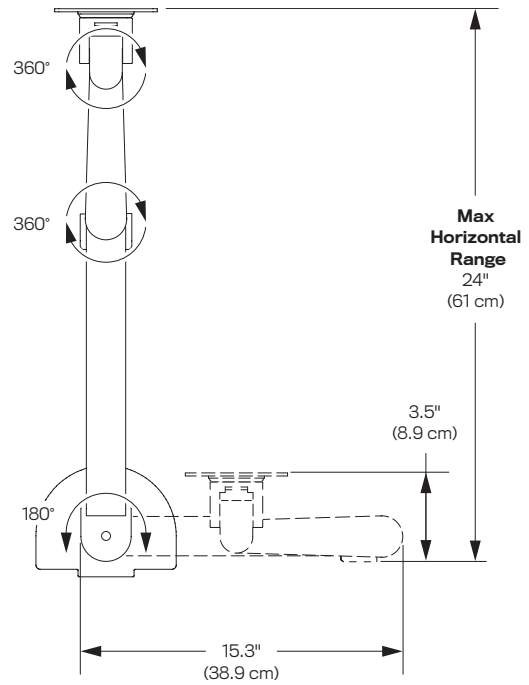

CAPABILITIES