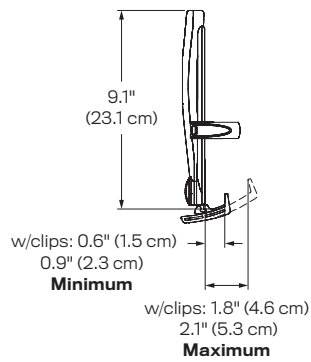

SPECIFICATIONS

Finishes

	Flat White 248
	Silver 124
	Vista Black 104

Dimensions

Height Adjustment: 16"
 Extension Range: 24"
 Max Laptop Height: 17"
 Weight Capacity: 1 - 14 lbs.
 Mount: Desk Edge, Grommet
 Compatibility: Up to 1.5" desk thickness

Part Numbers

7000-T-500HY-__ _

WARRANTY

10 Years

HAT
DESIGN WORKS™
 HUMAN ACTIVE TECHNOLOGY

800 524 2744 hatdw.com

CAPABILITIES

Desk Edge