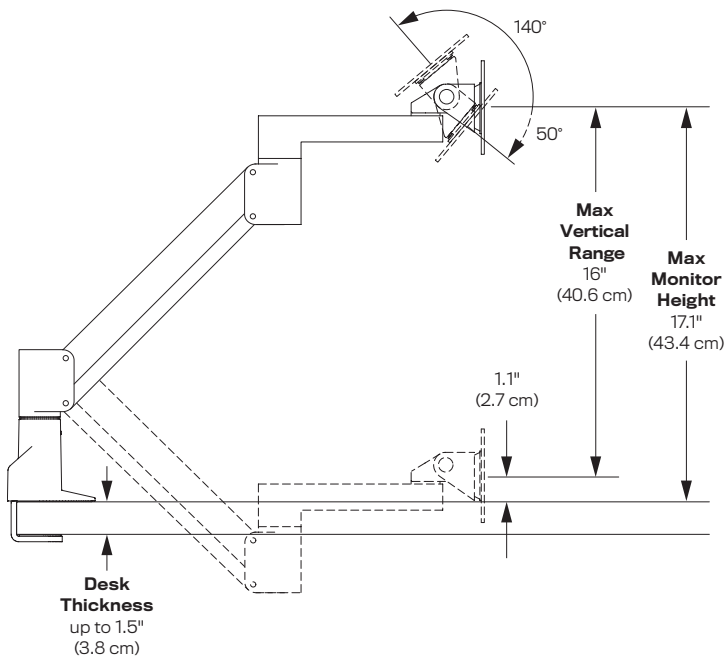

CAPABILITIES