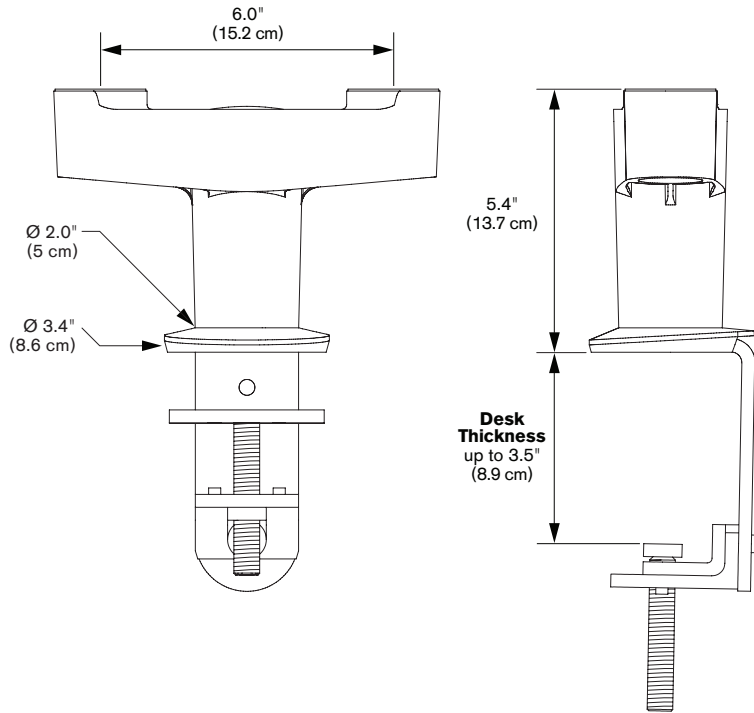

FEATURES

- **Flexible:** Dual FLEXmount with four mounting options, including: desk clamp, thru-desk, grommet, and side bolt.
- **Compatible:** 7000 Series Articulating Mounts.

SPECIFICATIONS

Finishes

	Flat White 248
	Silver 124
	Vista Black 104

Part Numbers

8408-__

WARRANTY

10 Years

CAPABILITIES

Desk Edge

Thru-Desk

Grommet

Side Bolt