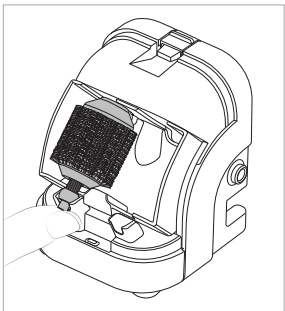

2. Change the Brushes

Pull upwards the bottom end of the brushes to remove them and place the new ones following the same steps conversely.

Specifications

CL3008

Metal Brushes for CLMS

Ref.: **CL3008**

- Total Net Weight: 50 g / 0.11 lb
- Package Dimensions/Weight: 140 x 81 x 80 mm / 112 g
(L x W x H) 5.51 x 3.19 x 3.15 in / 0.25 lb