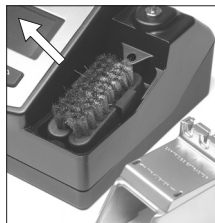

JBC

www.jbctools.com

English

Metal Brush

Ref. CL6230

Packing List

The following items should be included:

Metal Brush 1 unit
Ref. CL6230

Manual 1 unit
Ref. 0011357

Changing Brushes in Nano Stations

1. Remove the 2 screws from the bottom and separate the splashguard.
2. Pull off the brush, place the new one and follow the same steps conversely.