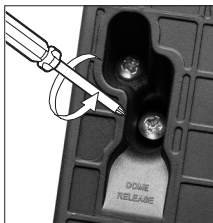

JBC

www.jbctools.com

English

Metal Brush

Ref. CL6230

Packing List

The following items should be included:

Metal Brush 1 unit
Ref. CL6230

Manual 1 unit
Ref. 0011357

Changing Brushes in Nano Stations

1. Remove the 2 screws from the bottom and separate the splashguard.
2. Pull off the brush, place the new one and follow the same steps conversely.