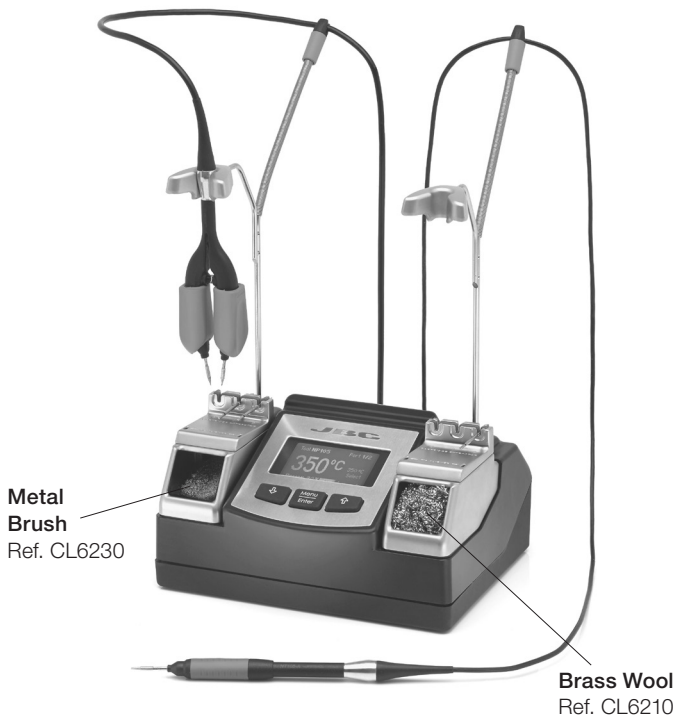

JBC

www.jbctools.com

English

Metal Brush

Ref. CL6230

Packing List

The following items should be included:

Metal Brush 1 unit
Ref. CL6230

Manual 1 unit
Ref. 0011357

Changing Brushes in Nano Stations

1. Remove the 2 screws from the bottom and separate the splashguard.
2. Pull off the brush, place the new one and follow the same steps conversely.

Nano stations Ref. NAST / NANT

Specifications

- Weight: 50 g (1.8 oz)
- Dimensions: 62 x 27 x 35 mm

Comply with CE standards.

JBC

Warranty

JBC's 2 year warranty covers this device against all manufacturing defects, including the replacement of defective parts and labour.