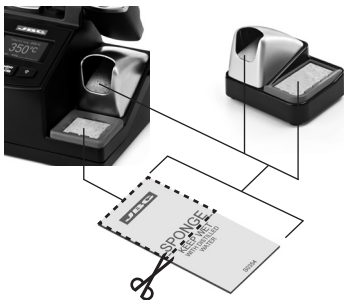

JBC

**COMPACT LINE
STATIONS**

**CL9885
TIP CLEANING STAND**

S0354 SPONGE

**S0354 ALSO AVAILABLE IN 25 UNITS
VALUE PACK S0370**

0010963-0311

MORE INFORMATION
www.jbctools.com

**KEEP WET
WITH DISTILLED WATER**

CL9885 TIP CLEANING STAND

JBC

OPTIONAL

CL6205 Inox wool

CL6220 Brushes

TT-A Tip Tinner