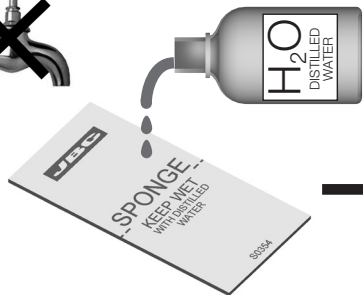

JBC

**COMPACT LINE
STATIONS**

**CL9885
TIP CLEANING STAND**

S0354 SPONGE

**S0354 ALSO AVAILABLE IN 25 UNITS
VALUE PACK S0370**

0010963-0311

MORE INFORMATION
www.jbctools.com

**KEEP WET
WITH DISTILLED WATER**

CL9885 TIP CLEANING STAND

JBC

OPTIONAL

CL6205 Inox wool

CL6220 Brushes

TT-A Tip Tinner