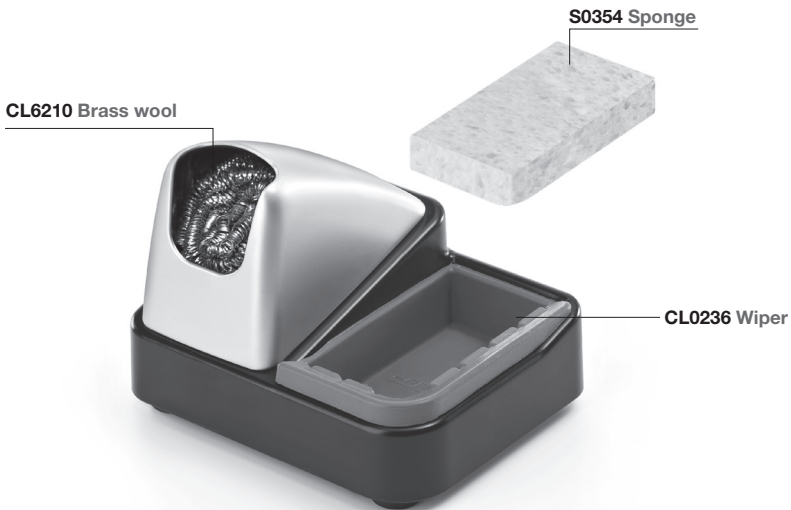

JBC

**COMPACT LINE
STATIONS**

**CL9885
TIP CLEANING STAND**

S0354 SPONGE

**S0354 ALSO AVAILABLE IN 25 UNITS
VALUE PACK S0370**

0010963-0311

MORE INFORMATION
www.jbctools.com

**KEEP WET
WITH DISTILLED WATER**

CL9885 TIP CLEANING STAND

JBC

OPTIONAL

CL6205 Inox wool

CL6220 Brushes

TT-A Tip Tinner