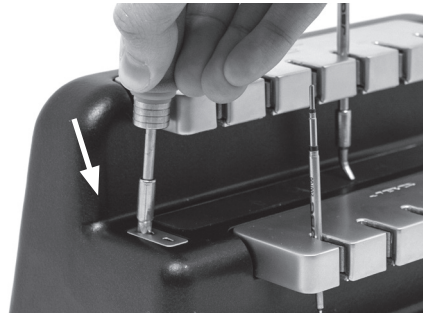

Features

The JBC Cartridge Stand holds up to 12 models of C210 and C245 cartridges. Moreover the SC-C has two different positions:
(1) The internal position for C210 cartridges.
(2) The external position for C245 cartridges, as the image below.

Find the ones that best suit your soldering needs at: www.jbctools.com

C210 Cartridges

C245 Cartridges

Changing cartridges

Save time and change cartridges without switching off the station.

Inserting

To insert the cartridges, push the handle into the cartridge as the image.

Aligning

Use the appropriate hole to push the cartridge into the handle as far as the mark*. Also can be used to rotate the cartridges (for C245 or C210) for a proper alignment.

*Important

It is essential to insert the cartridges as far as the mark for a proper connection.