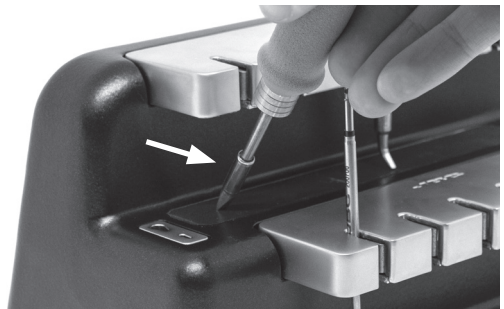

Removing

Place the cartridge in the slot and pull the handle to remove it.