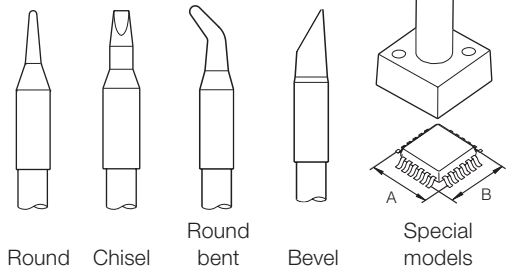

C245 Cartridges