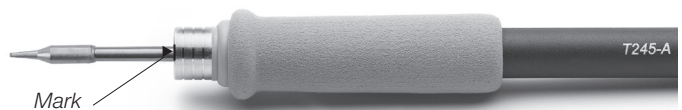

Features

The JBC Cartridge Stand holds up to 12 models of C210 and C245 cartridges. Moreover the SC-C has two different positions:
(1) The internal position for C210 cartridges.
(2) The external position for C245 cartridges, as the image below.

Find the ones that best suit your soldering needs at: www.jbctools.com

C210 Cartridges

C245 Cartridges

Changing cartridges

Save time and change cartridges without switching off the station.

Inserting

To insert the cartridges, push the handle into the cartridge as the image.

Aligning

Use the appropriate hole to push the cartridge into the handle as far as the mark*. Also can be used to rotate the cartridges (for C245 or C210) for a proper alignment.

*Important

It is essential to insert the cartridges as far as the mark for a proper connection.