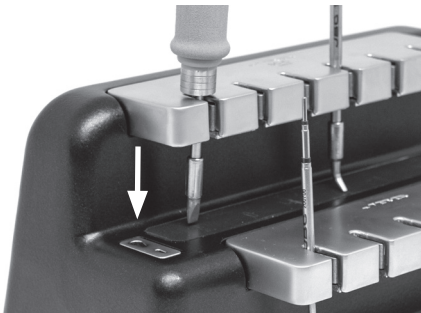

Features

The JBC Cartridge Stand holds up to 12 models of C210 and C245 cartridges. Moreover the SC-C has two different positions:
(1) The internal position for C210 cartridges.
(2) The external position for C245 cartridges, as the image below.

Find the ones that best suit your soldering needs at: www.jbctools.com

C210 Cartridges

C245 Cartridges

Changing cartridges

Save time and change cartridges without switching off the station.

Inserting

To insert the cartridges, push the handle into the cartridge as the image.

Aligning

Use the appropriate hole to push the cartridge into the handle as far as the mark*. Also can be used to rotate the cartridges (for C245 or C210) for a proper alignment.

*Important

It is essential to insert the cartridges as far as the mark for a proper connection.

Removing

Place the cartridge in the slot and pull the handle to remove it.

Specifications

- Net Weight: 4.2 kg (9.3 lb)
- Dimensions: 210 x 140 x 110 mm

Complies with CE standards
ESD protected

JBC

Warranty