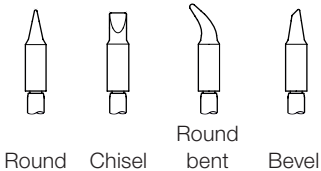

C210 Cartridges