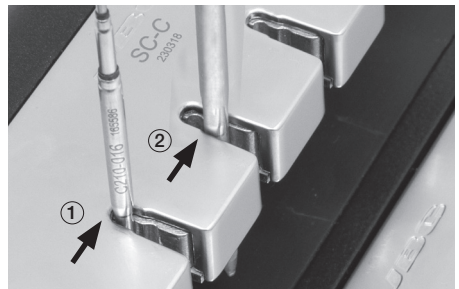

Features

The JBC Cartridge Stand holds up to 12 models of C210 and C245 cartridges. Moreover the SC-C has two different positions:
(1) The internal position for C210 cartridges.
(2) The external position for C245 cartridges, as the image below.

Find the ones that best suit your soldering needs at: www.jbctools.com