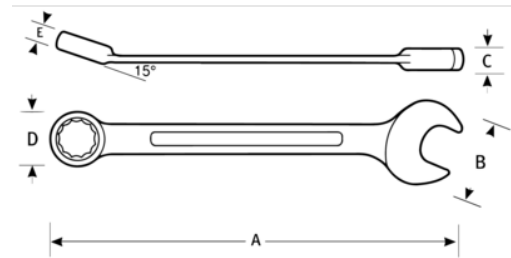

JHW1236NRC
1-1/8" - Combination Ratcheting
Wrench, 12 Point, High Polish
Chrome Finish

PRODUCT DETAILS

- 72-tooth gear requires only 5° of ratcheting arc to engage next gear
- High polish satin-chrome finish cleans easily & protects against corrosion
- Thin profile is perfect for tight clearances where accessibility is critical
- 12-point ratcheting box end allows for superior fastener engagement

PRODUCT ATTRIBUTES

Product		A	B	C	D	E	
JHW1236NRC	1-1/8 in	16-3/4 in	2-1/2 in	1/2 in	2-5/16 in	5/8 in	0.34 lb