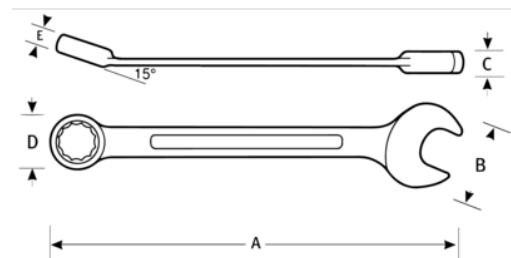

11 - 12SC
**SUPERCOMBO® Combination
Wrenches, 12 Point, SAE**

PRODUCT DETAILS

- SUPERCOMBO® open end has specially designed grooves that direct wrench force away from fastener corners
- SUPERTORQUE™ box opening design allows application of higher torque without rounding or deforming hex fastener points. No contact is made at the corners. Instead, wrenching forces are placed on the flat surfaces behind the points
- Meets or exceeds aerospace specification AS 954 for 12 point fasteners (as defined by AS 870) to provide accurate torque/tension relationship for precision application
- May be used on all common hex (6 point) fasteners with considerable advantage over conventional box end wrenches to increase both hand tool flexibility and economy
- Box and open end openings are identical