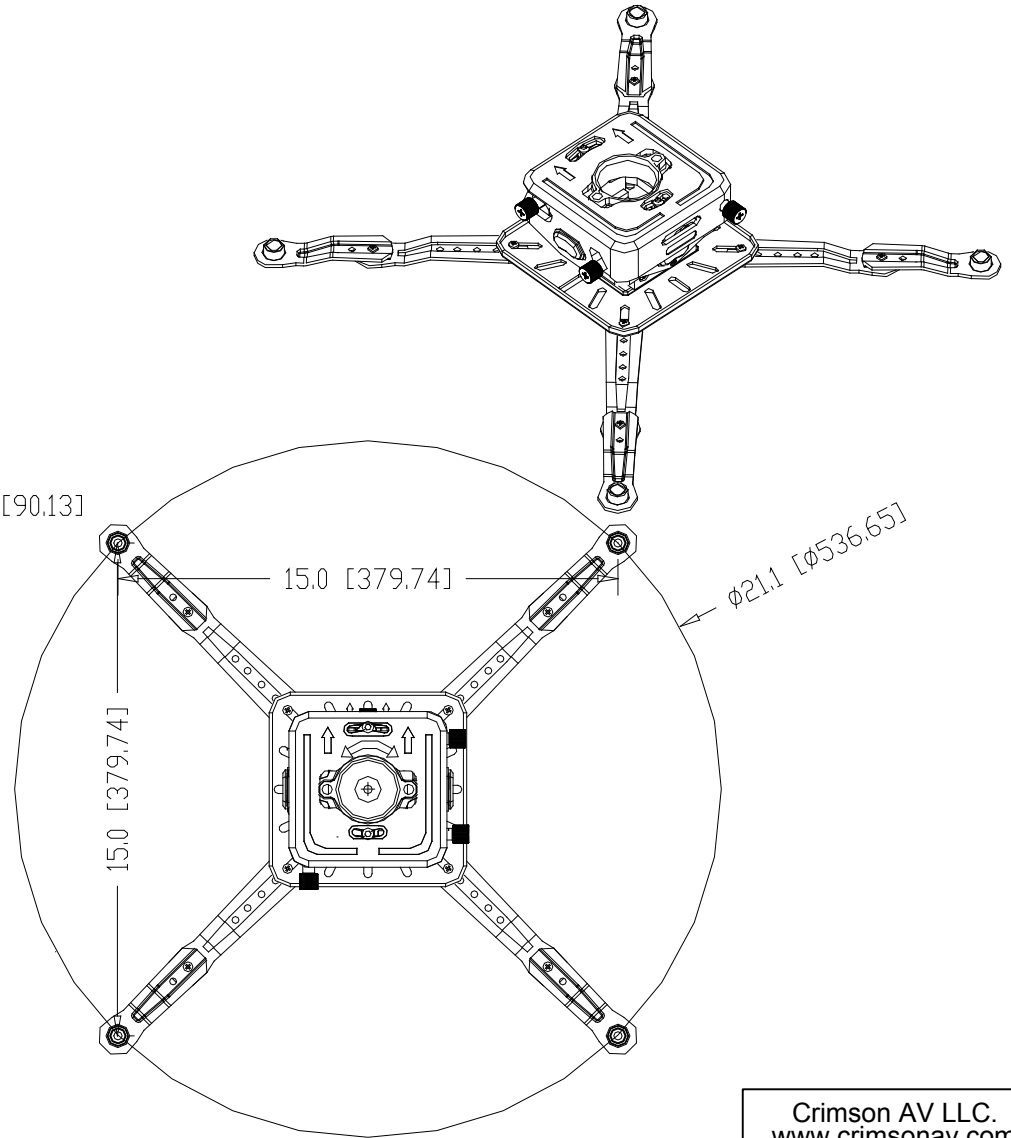

1 2 3 4 5 6 7 8

Maximum load rating: 70 lbs

D  
C  
B  
A

THE INFORMATION CONTAINED IN THIS DRAWING IS THE SOLE PROPERTY OF CRIMSON AV LLC. ANY REPRODUCTION IN PART OR AS A WHOLE WITHOUT THE WRITTEN PERMISSION OF CRIMSON AV LLC IS PROHIBITED

CRIMSON AV LLC.

PRODUCT ORDER NUMBER: JR3XL  
PHONE: 1-866-668-6888

Scale=1:1

Crimson AV LLC. www.crimsonav.com	
TITLE: <b>JR3XL</b>	
SIZE B	DWG.N.O. <b>JR3XL</b>

1 2 3 4 5 6 7 8