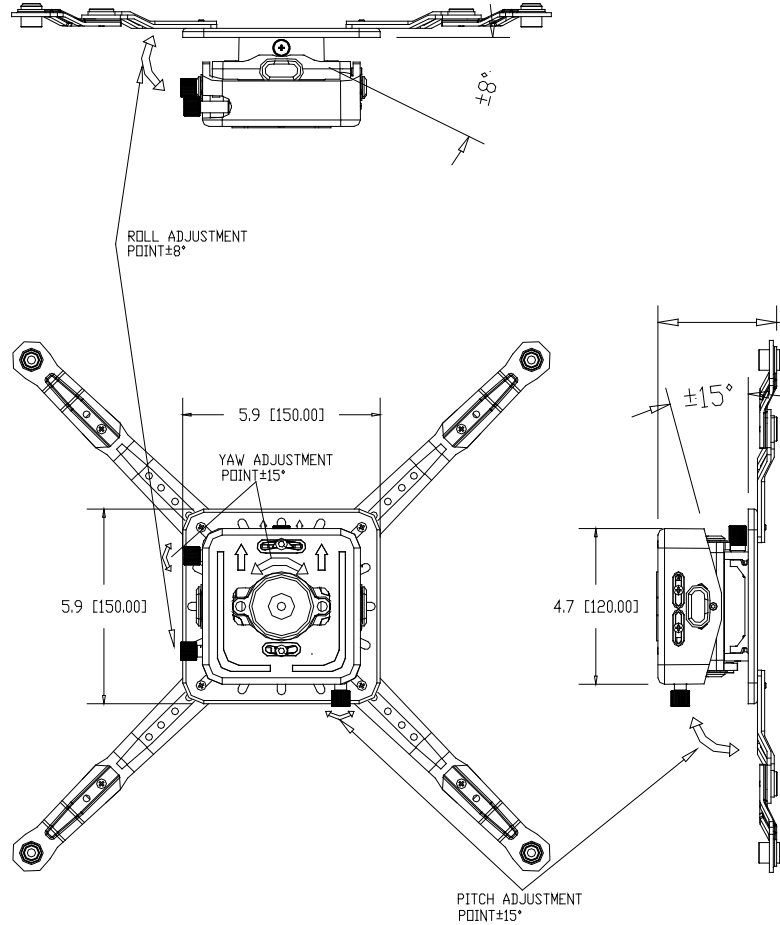

1 2 3 4 5 6 7 8

Maximum load rating: 70 lbs

D  
C  
B  
A

THE INFORMATION CONTAINED IN THIS DRAWING IS THE SOLE PROPERTY OF CRIMSON AV LLC. ANY REPRODUCTION IN PART OR AS A WHOLE WITHOUT THE WRITTEN PERMISSION OF CRIMSON AV LLC IS PROHIBITED

CRIMSON AV LLC.

PRODUCT ORDER NUMBER: JR3XL  
PHONE: 1-866-668-6888

Scale=1:1

Crimson AV LLC. www.crimsonav.com	
TITLE: <b>JR3XL</b>	
SIZE B	DWG.N.O. <b>JR3XL</b>

1 2 3 4 5 6 7 8