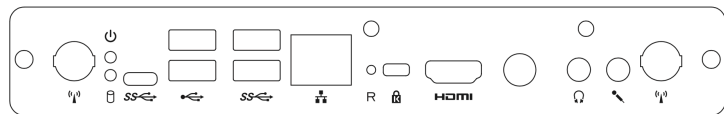

JTouch OPS Module

Upgrade your InFocus JTouch 00 series to include
an Intel i5 OPS module with Windows 10

SPECIFICATIONS

PC MODULE	Central Processing Unit "CPU" Number of Cores Number of Threads Processor Base Frequency (GHz) Graphics Processing Unit "GPU" Random Access Memory "RAM" (gigabytes) Read Only Memory "ROM" (gigabytes) SSD Input Sources Output Source Network Bluetooth Software Included	7th Generation Intel® Core™ i5-7200u Processor 2 4 2.50 Intel® UHD Graphics 620 8 128 3.5mm MIC, USB-A 2.0 x 2, USB-A 3.0 x 2 HDMI, DisplayPort, VGA, 3.5mm Audio RJ45, WiFi 802.11 ac (5G) > 4.2 Windows 10
ENVIRONMENTAL	Operating Temperature (Celsius/Fahrenheit) Storage Temperature (Celsius/Fahrenheit) Operating Humidity (%)	0 - 40 / 32 - 104 -20 - -60 / -4 - -76 10 - 90
GENERAL	Product Dimensions - Length x Width x Height (millimeters/inches) Product Weight (kilograms/pounds) Shipping Dimensions - Length x Width x Height (millimeters/inches) Shipping Weight (kilograms/pounds) Operating Temperature (Celsius/Fahrenheit)	270 x 220 x 65 / 10.6 x 8.7 x 2.6 0.8 / 1.8 365 x 280 x 240 / 14.4 x 11 x 9.5 1 / 2.2 -45 - 185 / -49 - 365